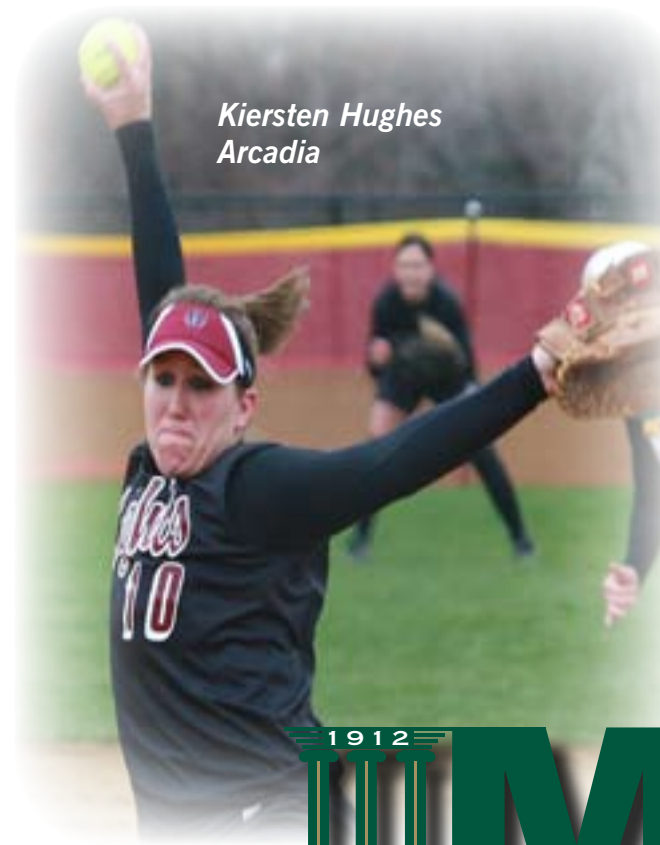

1. Jessica Rhoads, Messiah	.073
2. Laura Snyder, LVC	.203
3. Val Malizzia, LVC	.204
4. Kiersten Hughes, Arcadia	.227
5. Megan Rice, Messiah	.234

On Base Percentage

1. Alexandra Keyes, Albright	.525
2. Amy Bowie, Messiah	.500
3. Jaclyn Merkel, Messiah	.492
Virginia Buechel, Arcadia	.492
5. Abby Bergakker, Messiah	.471

Total Bases

1. Jaclyn Merkel, Messiah	85
2. Jaime Bee, Arcadia	71
3. Virginia Buechel, Arcadia	66
4. Steph Connolly, Widener	63
5. Amy Bowie, Messiah	62

Batters Struck Out

1. Jessica Rhoads, Messiah	255
2. Val Malizzia, LVC	137
3. Laura Snyder, LVC	121
4. Kiersten Hughes, Arcadia	84
5. Elaine Parr, E'Town	80

Runs Scored

1. Jaclyn Merkel, Messiah	32
Virginia Buechel, Arcadia	32
3. Brittni Holland, Arcadia	31
4. Lindsey Henschinski, Arcadia	29
5. 2 tied at	26

Stolen Bases

1. Rebekkah Funk, Messiah	18
2. Caitlin Callahan, Widener	12
3. Meg Phillips, Widener	11
4. Kelli Johnson, Albright	10
5. Steph Hulme, LVC	8

Pitching Wins

1. Jessica Rhoads, Messiah	19
2. Megan Rice, Messiah	12
Val Malizzia, LVC	12
4. Kiersten Hughes, Arcadia	11
5. 3 tied at	10

FINAL COMMONWEALTH STANDINGS

Team	Conference Only				Overall			
	W	L	T	Pct	W	L	T	Pct
Messiah College	12	0	0	1.000	32	4	0	.889
Lebanon Valley College	9	3	0	.750	26	12	0	.684
Arcadia University	6	6	0	.500	25	10	0	.714
Widener University	6	6	0	.500	22	16	0	.579
Lycoming College	4	8	0	.333	12	22	0	.353
Elizabethtown College	4	8	0	.333	11	25	0	.306
Albright College	1	11	0	.083	5	26	0	.161

Kiersten Hughes
Arcadia