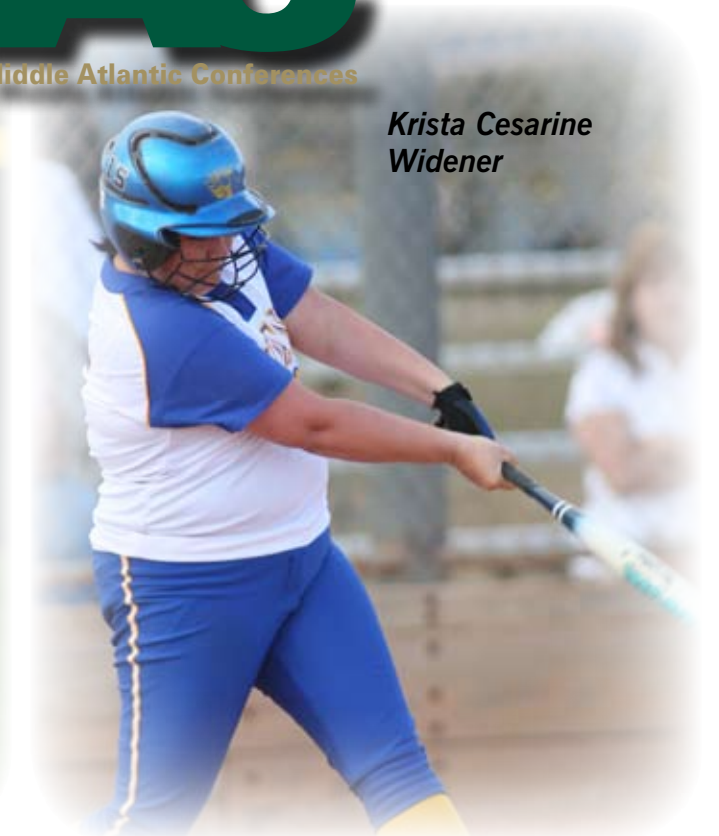

Krista Cesarine
Widener

2009 COMMONWEALTH CONFERENCE SOFTBALL CHAMPIONSHIP

MAY 1st & 2nd
STARRY FIELD — MESSIAH COLLEGE

*** OFFICIAL TOURNAMENT PROGRAM ***