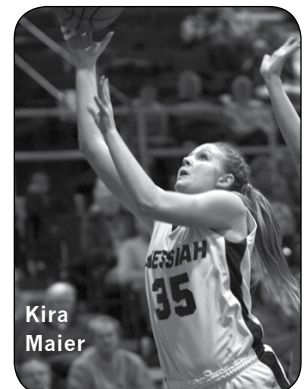

- **Full Name:** Jordan Alexandra Seiz
- **Major:** Communications
- **Favorite Television Show(s):** *One Tree Hill*
- **Little Known Fact:** Jordan lives on a small farm
- **Favorite Food(s):** Pizza, fries, cheeseburgers
- **Hobbies:** Shopping, meeting new people, listening to music
- **Future Plans:** Become a PR practitioner for a company

CURRENT STATISTICAL LEADERS

Messiah	Widener
Dori Gyori, 13.1	Kate Dellinger, 17.1
Dori Gyori, 8.5	Kate Dellinger, 8.0
Michele Schleich 2.7	Lil Carney, 5.6
Dori Gyori, 54.3 %	Lindsay Pepino, 50.6 %
Jordan Seiz, 41.7 %	Jennifer Egee, 38.4 %
Chelsea Danel, 86.2 %	Kate Dellinger, 81.9 %
Dori Gyori, 148	Vanessa Hejnas, 98
Dori Gyori, 56	Vanessa Henjas, 84
Dori Gyori, 37	Lil Carney, 12
Kira Maier, 47	Kate Dellinger, 40
Michele Schleich, 33.0	Lil Carney, 32.0