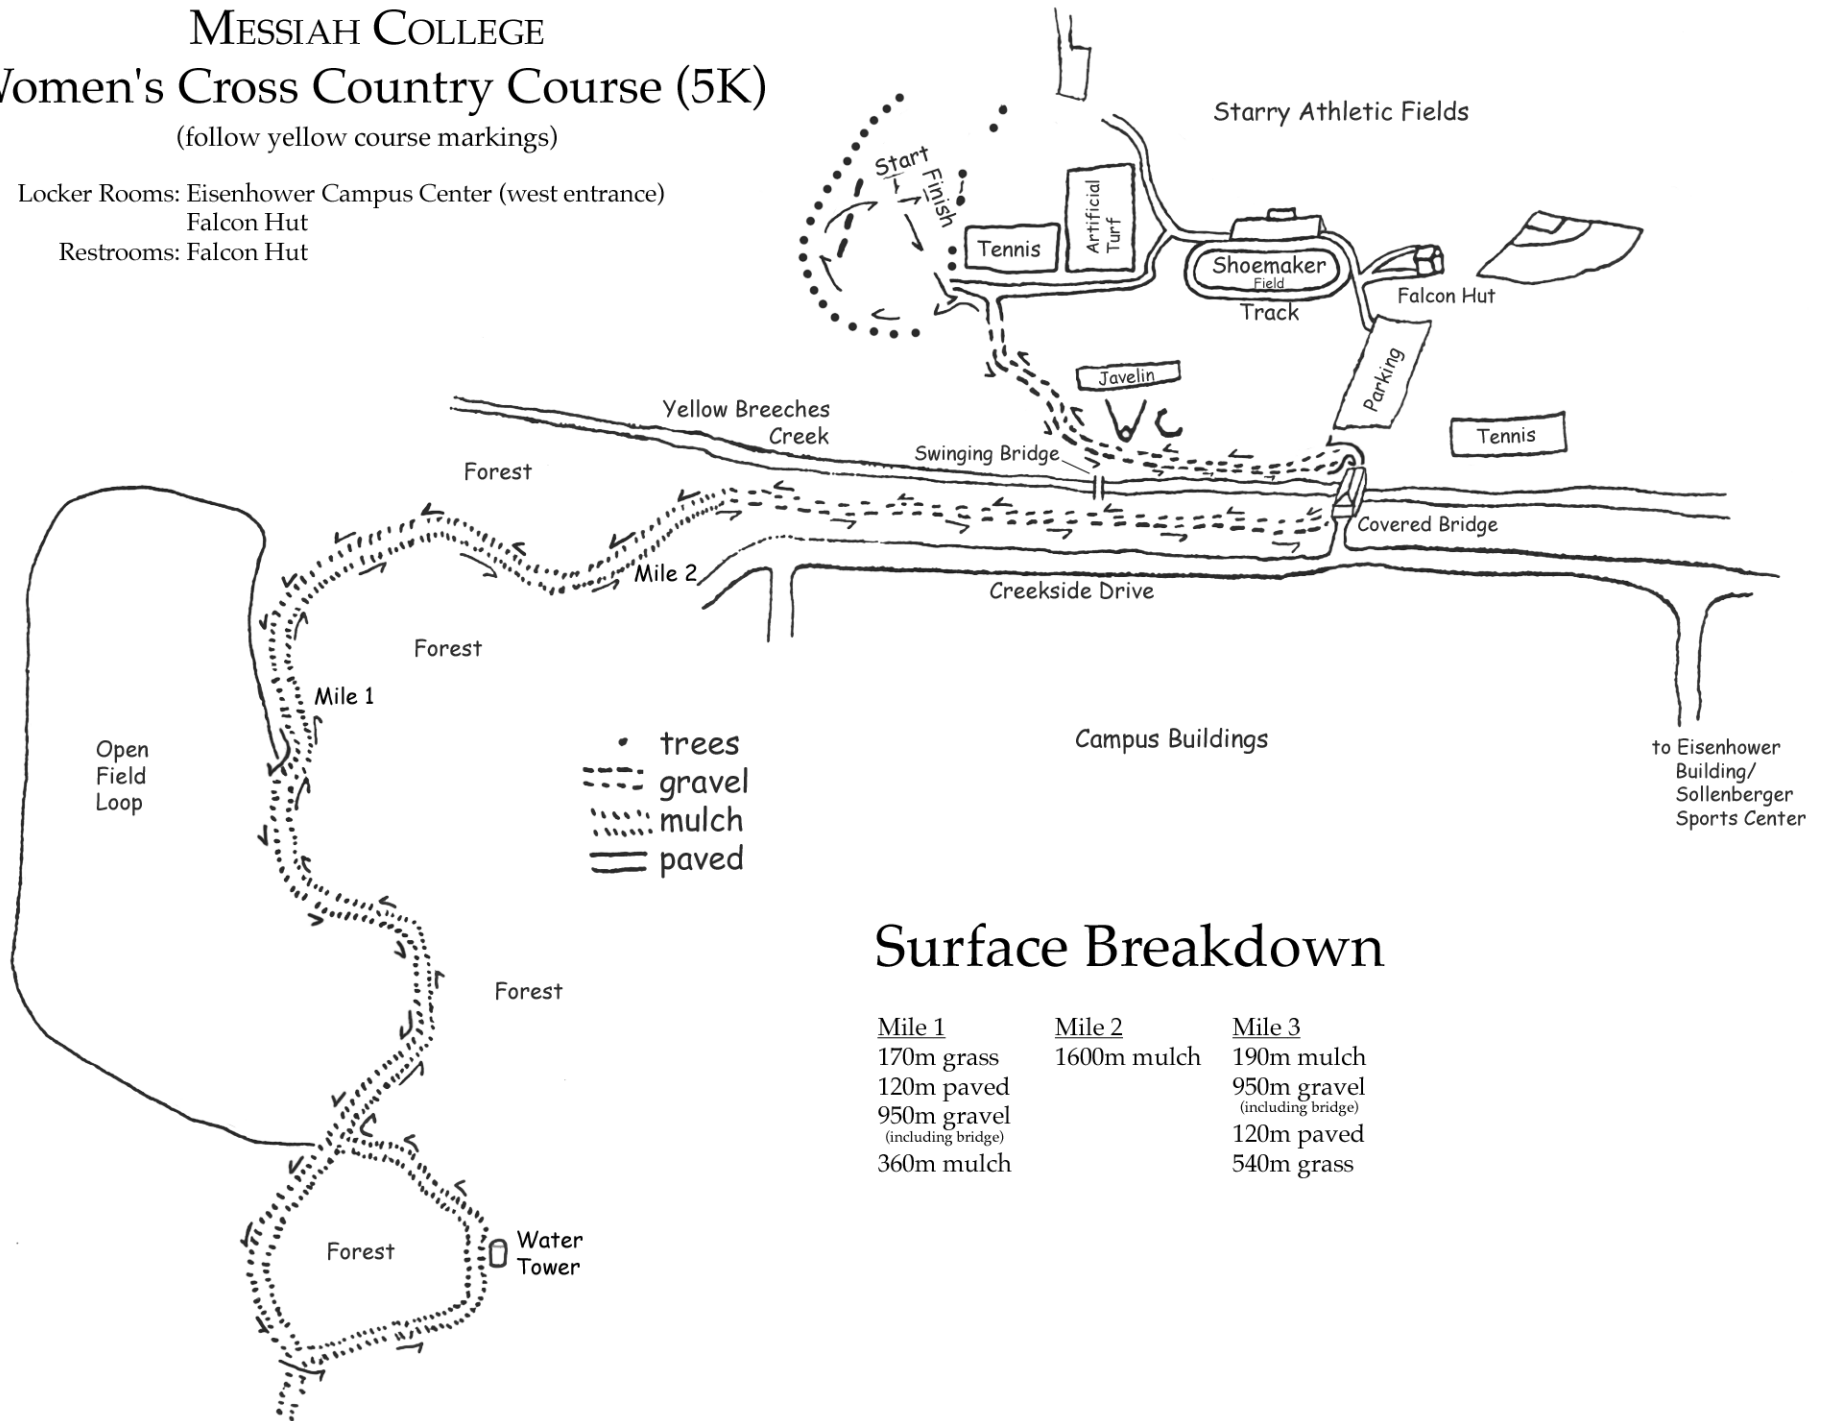

MESSIAH COLLEGE Men's Cross Country Course (8K)

(follow white course markings)

Locker Rooms: Eisenhower Campus Center (west entrance)
Falcon Hut
Restrooms: Falcon Hut

- trees
- - - gravel
- · · mulch
- paved

Campus Buildings

to Eisenhower Building/
Sollenberger Sports Center

Surface Breakdown

Mile 1	Mile 2	Mile 3	Mile 4	Mile 5 (8k)
170m grass	100m mulch	1050m mulch	400m gravel	540m grass
120m paved	1250m field	550m gravel (including bridge)	120m paved	400m gravel
950m gravel (including bridge)	250m mulch		1080m grass	120m paved
360m mulch				540m grass

MESSIAH COLLEGE Women's Cross Country Course (5K)

(follow yellow course markings)

Locker Rooms: Eisenhower Campus Center (west entrance)
Falcon Hut
Restrooms: Falcon Hut

Surface Breakdown

Mile 1	Mile 2	Mile 3
170m grass	1600m mulch	190m mulch
120m paved		950m gravel (including bridge)
950m gravel (including bridge)		120m paved
360m mulch		540m grass