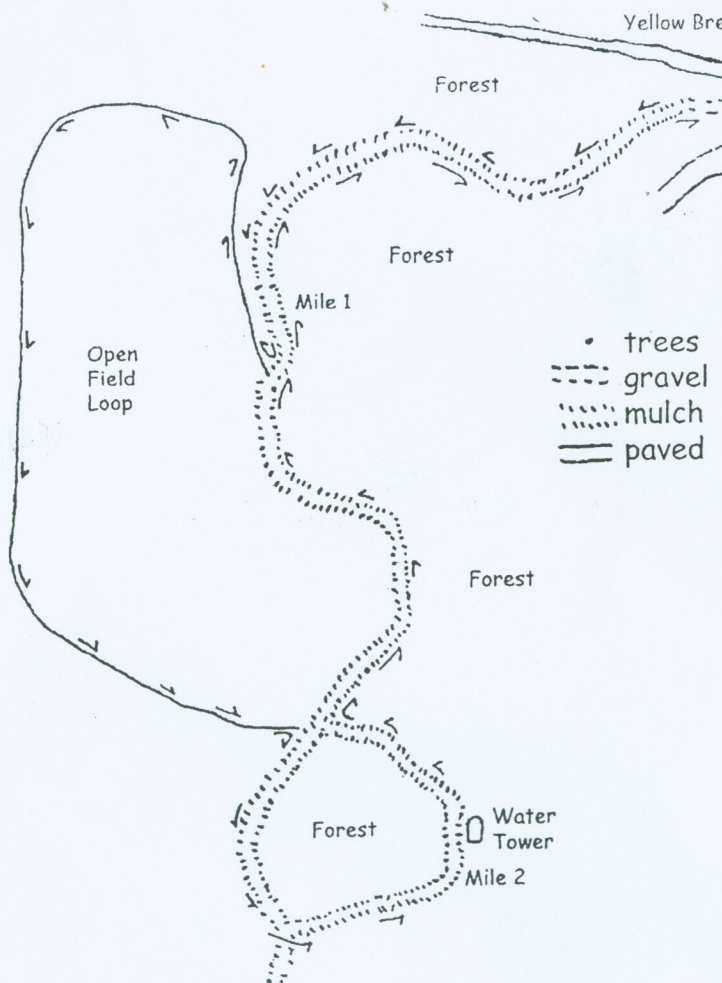

MESSIAH COLLEGE Men's Cross Country Course (8K)

(follow white course markings)

Locker Rooms: Eisenhower Campus Center (west entrance)
Falcon Hut
Restrooms: Falcon Hut

- trees
- - - gravel
- · · mulch
- paved

Campus Buildings

to Eisenhower Building/
Sollenberger Sports Center

Surface Breakdown

Mile 1	Mile 2	Mile 3	Mile 4	Mile 5 (8k)
170m grass	100m mulch	1050m mulch	400m gravel	540m grass
120m paved	1250m field	550m gravel (including bridge)	120m paved	400m gravel
950m gravel (including bridge)	250m mulch		1080m grass	120m paved
360m mulch				540m grass

MESSIAH COLLEGE Women's Cross Country Course (5K)

(follow yellow course markings)

Locker Rooms: Eisenhower Campus Center (west entrance)
Falcon Hut
Restrooms: Falcon Hut

Surface Breakdown

Mile 1	Mile 2	Mile 3
170m grass	1600m mulch	190m mulch
120m paved		950m gravel (including bridge)
950m gravel (including bridge)		120m paved
360m mulch		540m grass