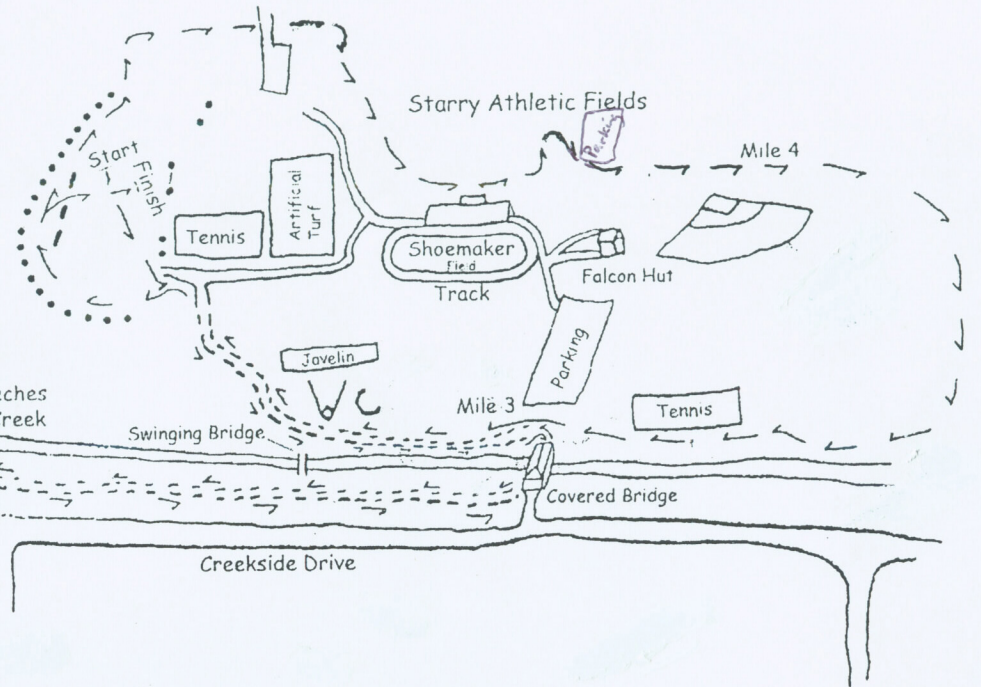

MESSIAH COLLEGE Men's Cross Country Course (8K)

(follow white course markings)

Locker Rooms: Eisenhower Campus Center (west entrance)
Falcon Hut
Restrooms: Falcon Hut

- trees
- - - gravel
- · · mulch
- paved

Campus Buildings

to Eisenhower Building/
Sollenberger Sports Center

Surface Breakdown

Mile 1	Mile 2	Mile 3	Mile 4	Mile 5 (8k)
170m grass	100m mulch	1050m mulch	400m gravel	540m grass
120m paved	1250m field	550m gravel (including bridge)	120m paved	400m gravel
950m gravel (including bridge)	250m mulch		1080m grass	120m paved
360m mulch				540m grass

MESSIAH COLLEGE Women's Cross Country Course (5K)

(follow yellow course markings)

Locker Rooms: Eisenhower Campus Center (west entrance)
Falcon Hut
Restrooms: Falcon Hut

Surface Breakdown

Mile 1	Mile 2	Mile 3
170m grass	1600m mulch	190m mulch
120m paved		950m gravel (including bridge)
950m gravel (including bridge)		120m paved
360m mulch		540m grass