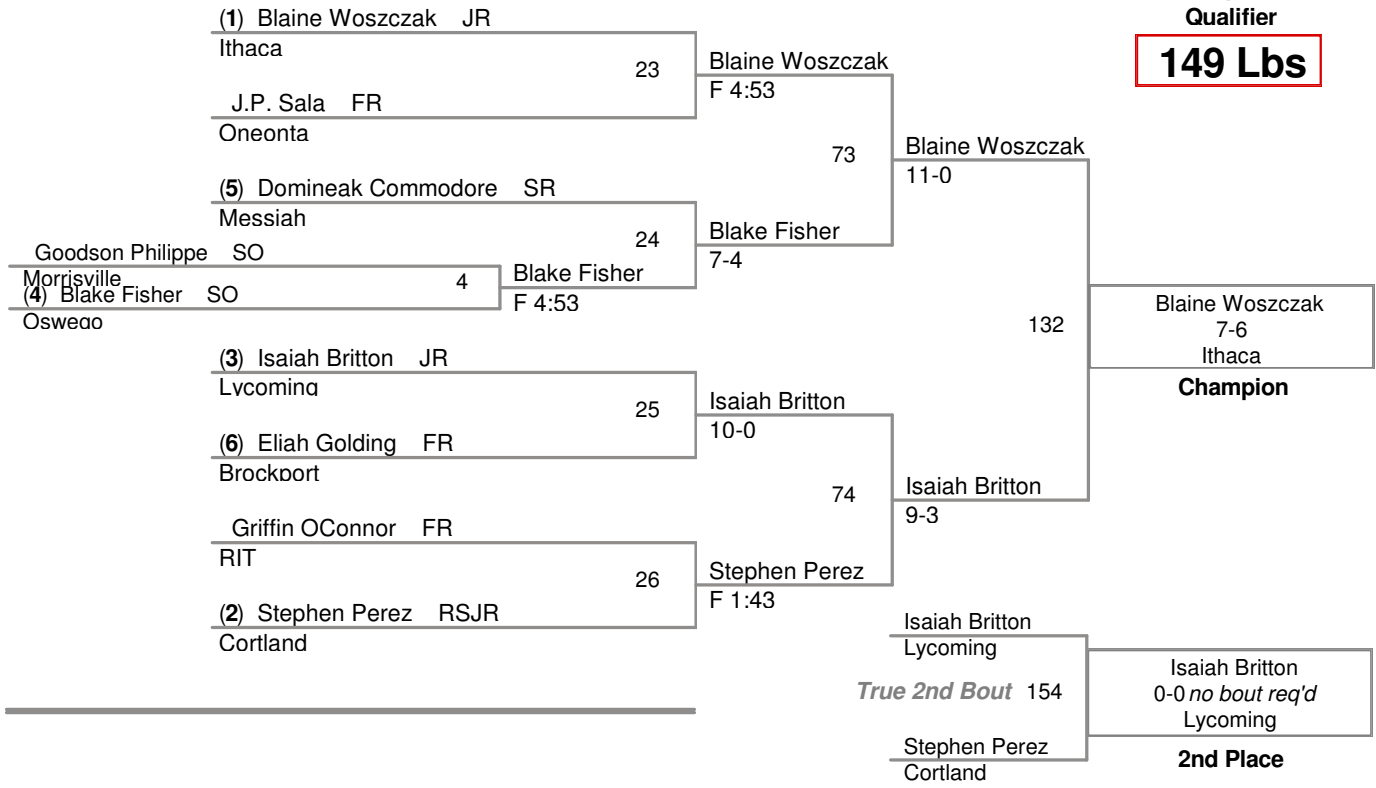

2010_Empire Div III
Qualifier

125 Lbs

2010_Empire Div III
Qualifier

141 Lbs

2010_Empire Div III
Qualifier

149 Lbs

5th Place

Consy Winner

3rd Place

2010_Empire Div III
Qualifier

157 Lbs

2010_Empire Div III
Qualifier

174 Lbs

2010_Empire Div III
Qualifier

197 Lbs

2010_Empire Div III
Qualifier

285 Lbs