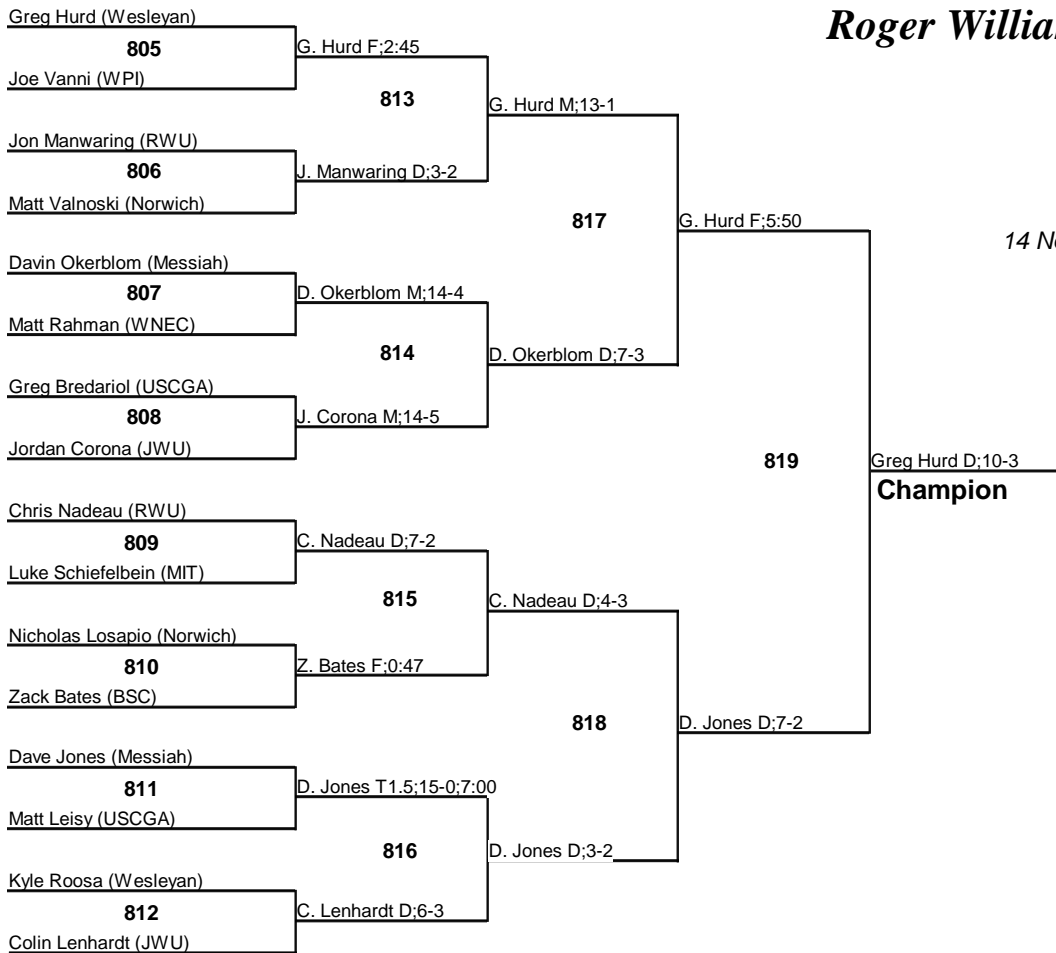

Roger Williams Invitational

174

14 November 2009