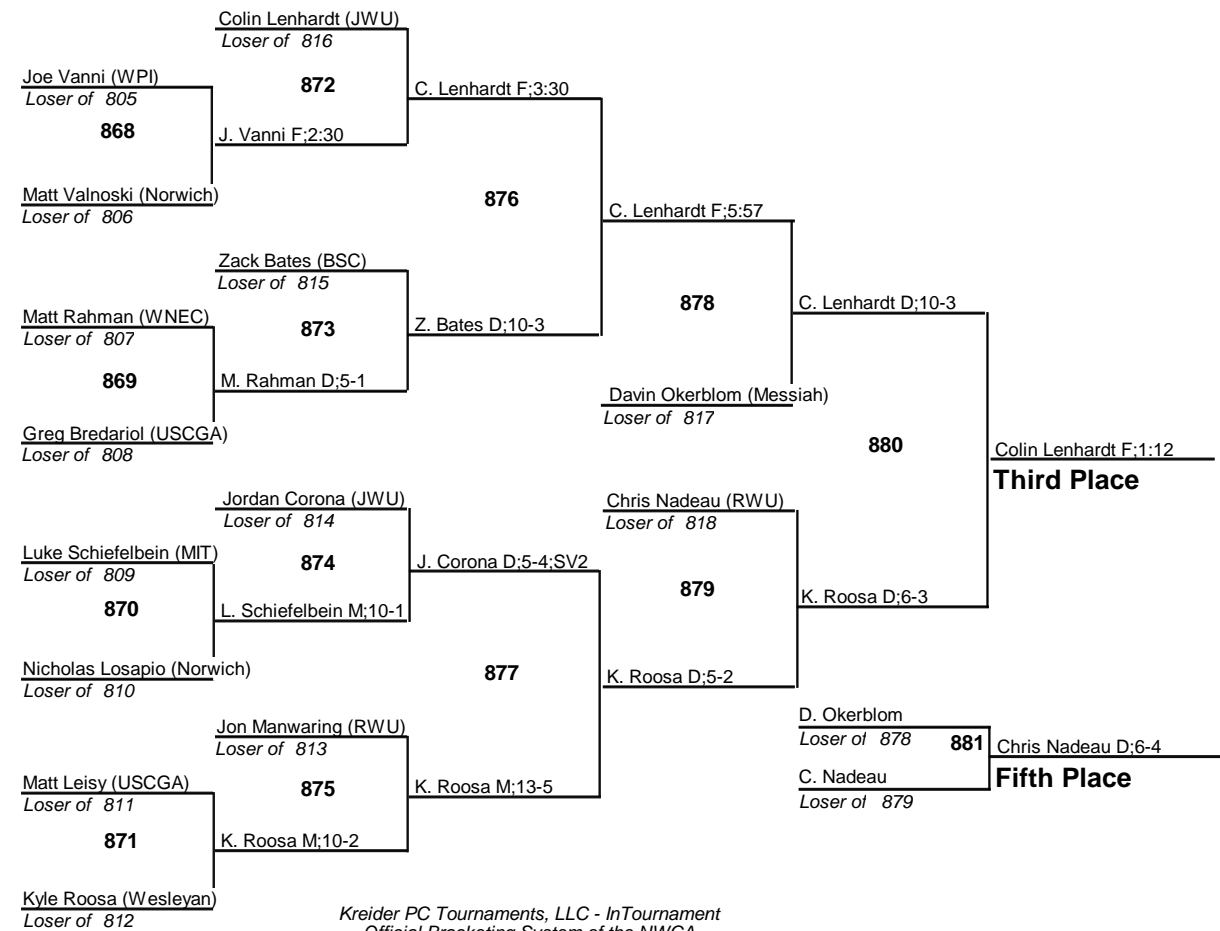

Roger Williams Invitational

174

14 November 2009