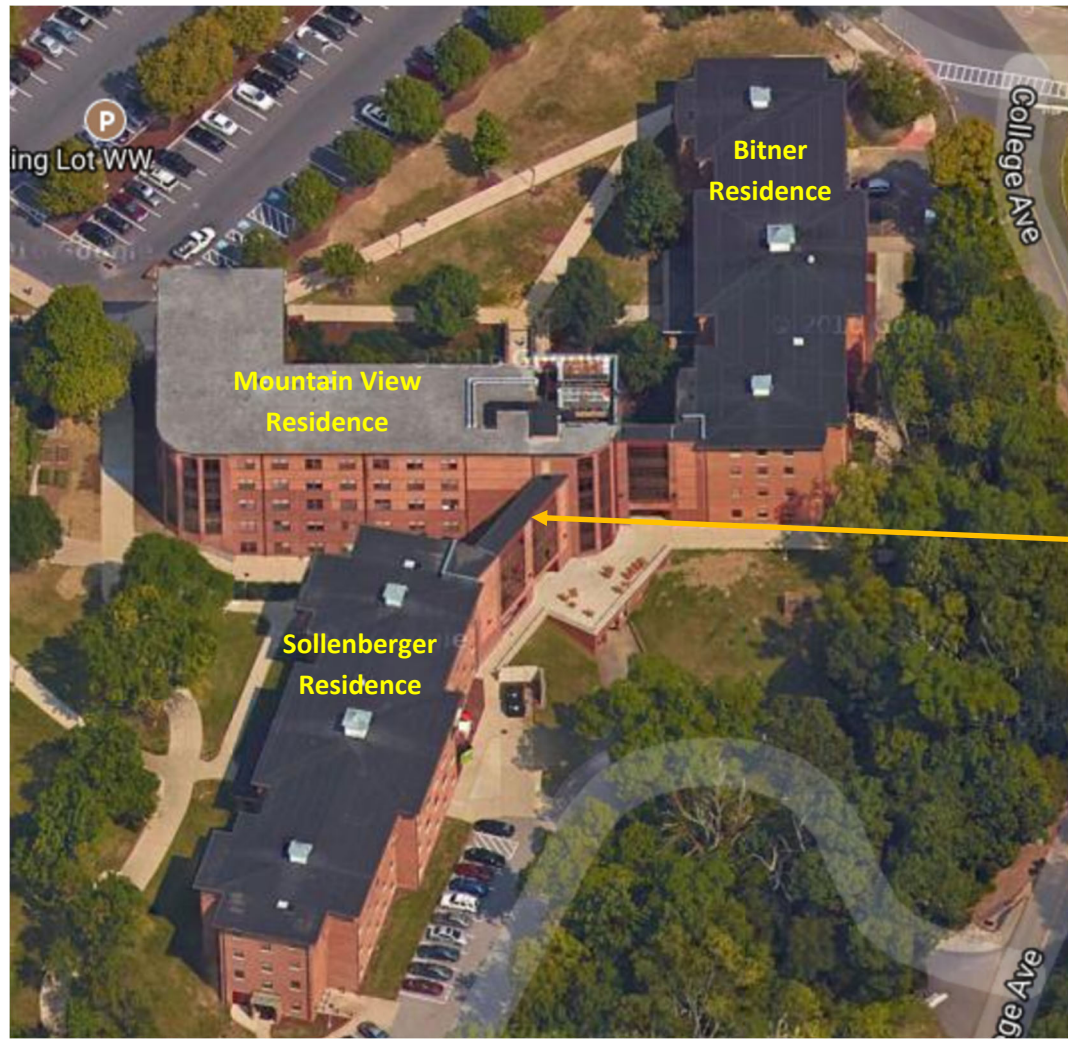

North Complex

Railing installed around Hess, Miller and parts of Grantham.

South Complex

Kline/Jordan

Tie off to lift bracket on exhaust fan #20 when working above/beyond railing.
Stay in center of roof as much as possible.

Murray Library

Hostetter Chapel

High Center and Climenhaga Fine Arts

When working on equipment on High Center roof, no fall protection is required.
See next page for information on Climenhaga Fine Arts.

Climenhaga Fine Arts

Tie off of AHU 11A lift brackets to access roof drains.

Tie off to air handling unit lift brackets to work on stage unit.

Tie off is not available (yet) to access drains above Miller Auditorium. Use extreme caution for these.

Larsen Student Union

Stay on roof walking pads when possible.