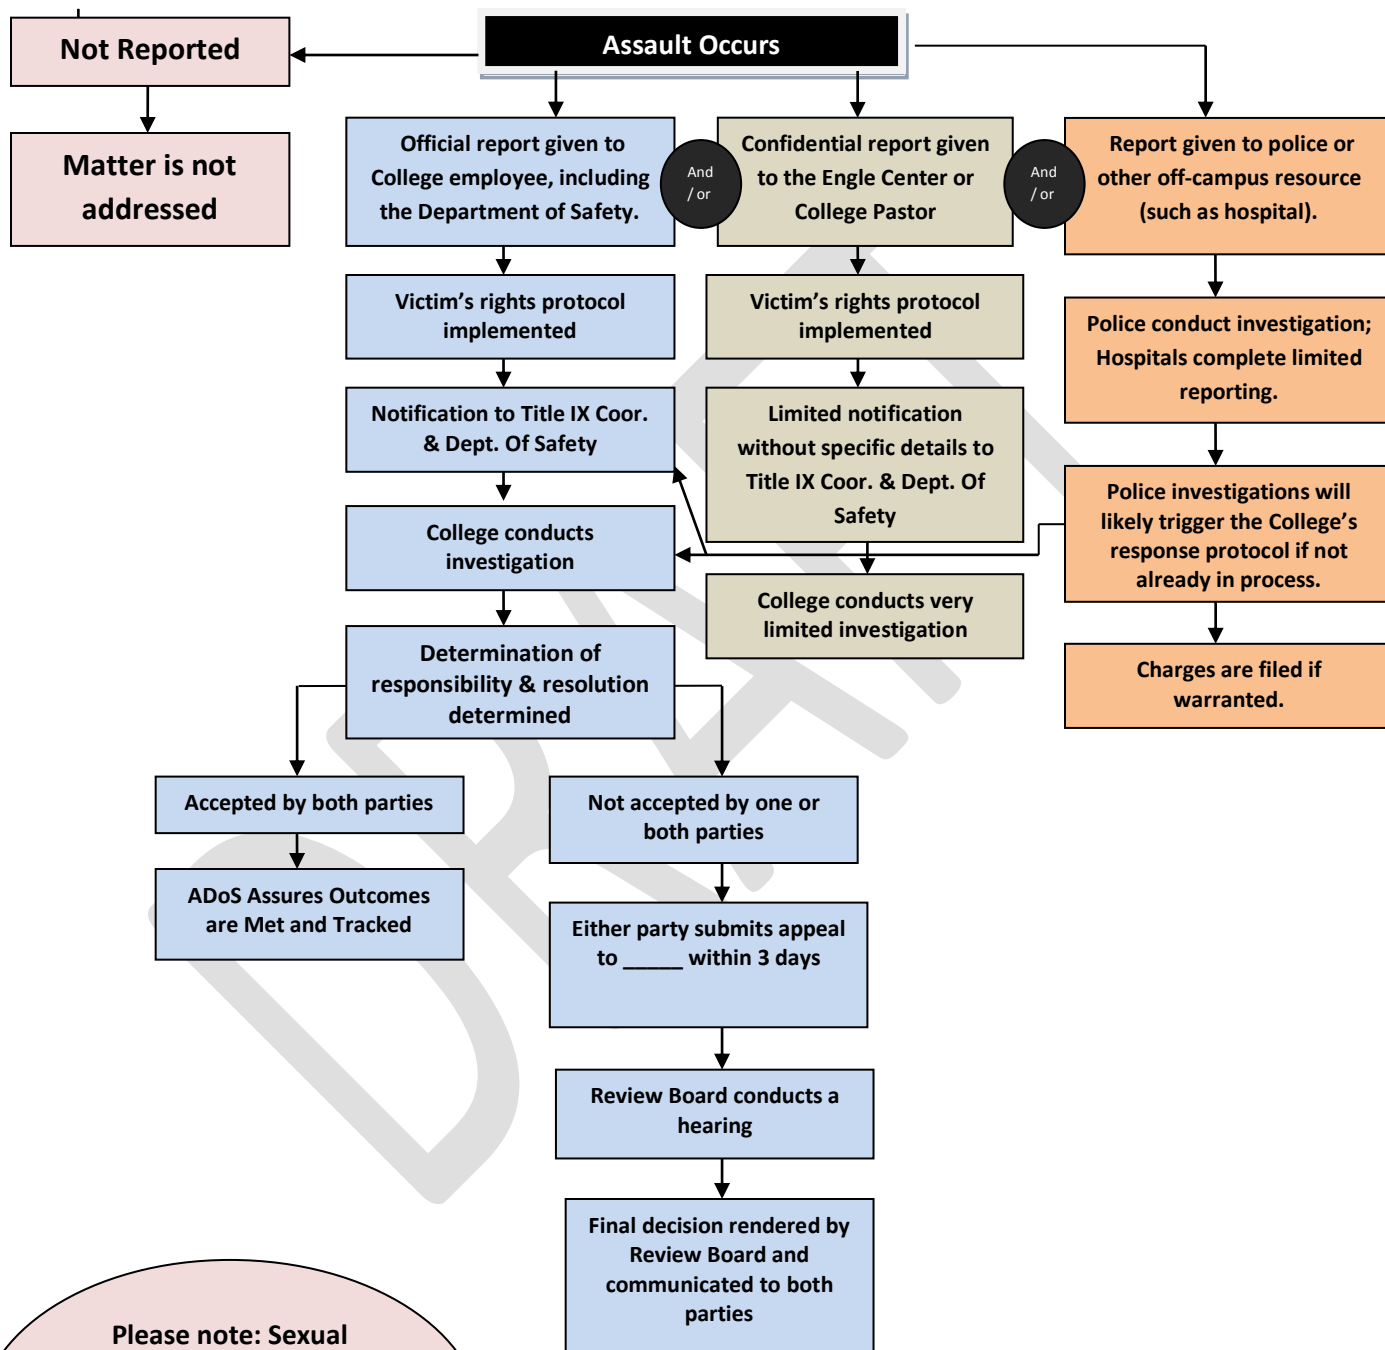

Student Sexual Misconduct/ Assault Reporting Flow Chart

Please note: Sexual Misconduct is only processed through informal measures at the complainant's request