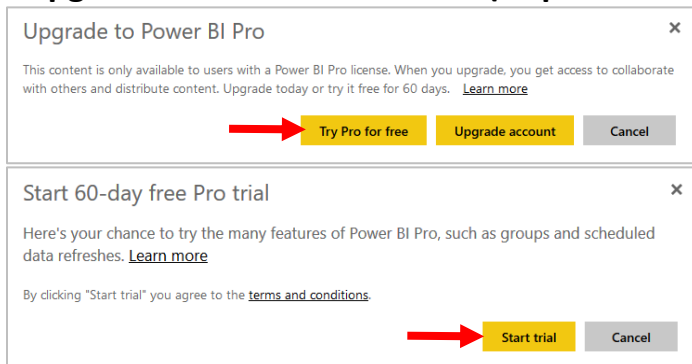

# Instructions to Access Microsoft Power BI

**Step 1: Go to <https://app.powerbi.com>**

**Step 2: Sign in with your Messiah username and password**

**Step 3: Access shared report**

**Step 4: Upgrade to Power BI Pro trial (required for first login, do not renew trial)**