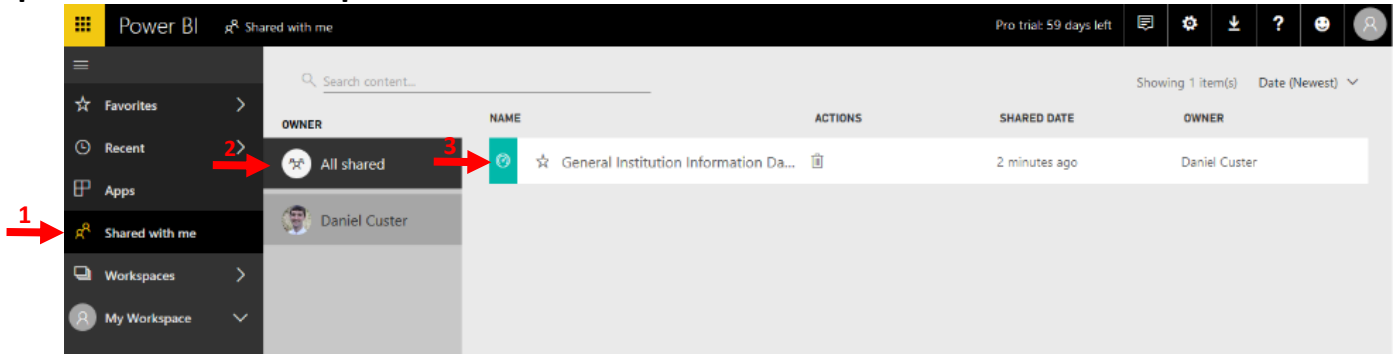

# Instructions to Access Microsoft Power BI

**Step 1: Go to <https://app.powerbi.com>**

**Step 2: Sign in with your Messiah username and password**

**Step 3: Access shared report**

**Step 4: Upgrade to Power BI Pro trial (required for first login, do not renew trial)**