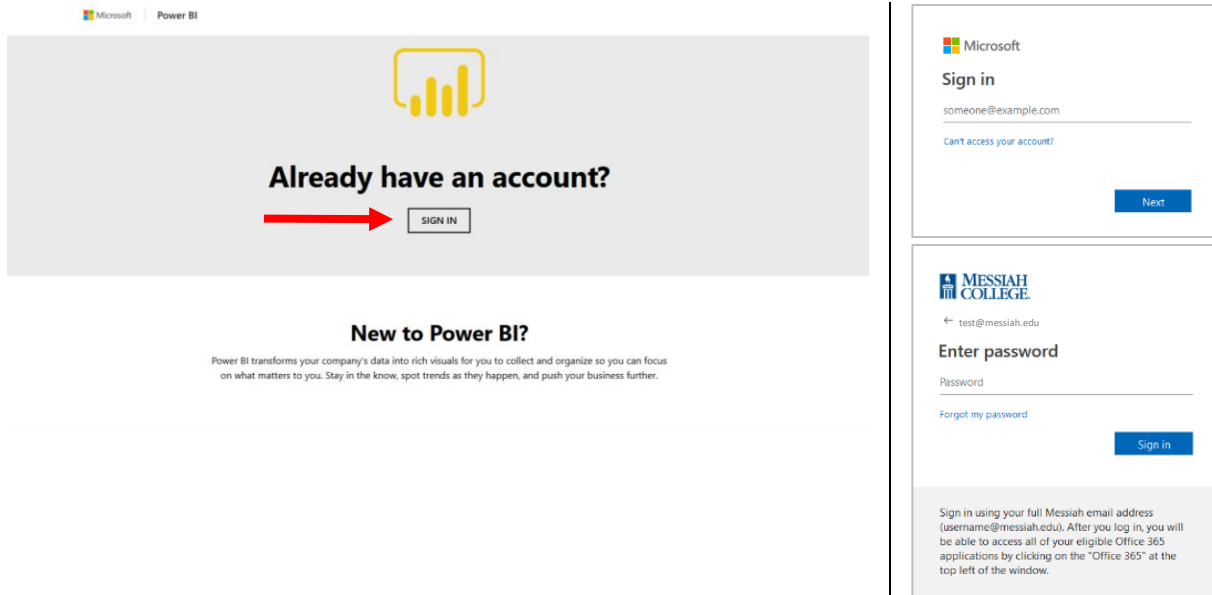

# Instructions to Access Microsoft Power BI

**Step 1: Go to <https://app.powerbi.com>**

**Step 2: Sign in with your Messiah username and password**

**Step 3: Access shared report**

**Step 4: Upgrade to Power BI Pro trial (required for first login, do not renew trial)**