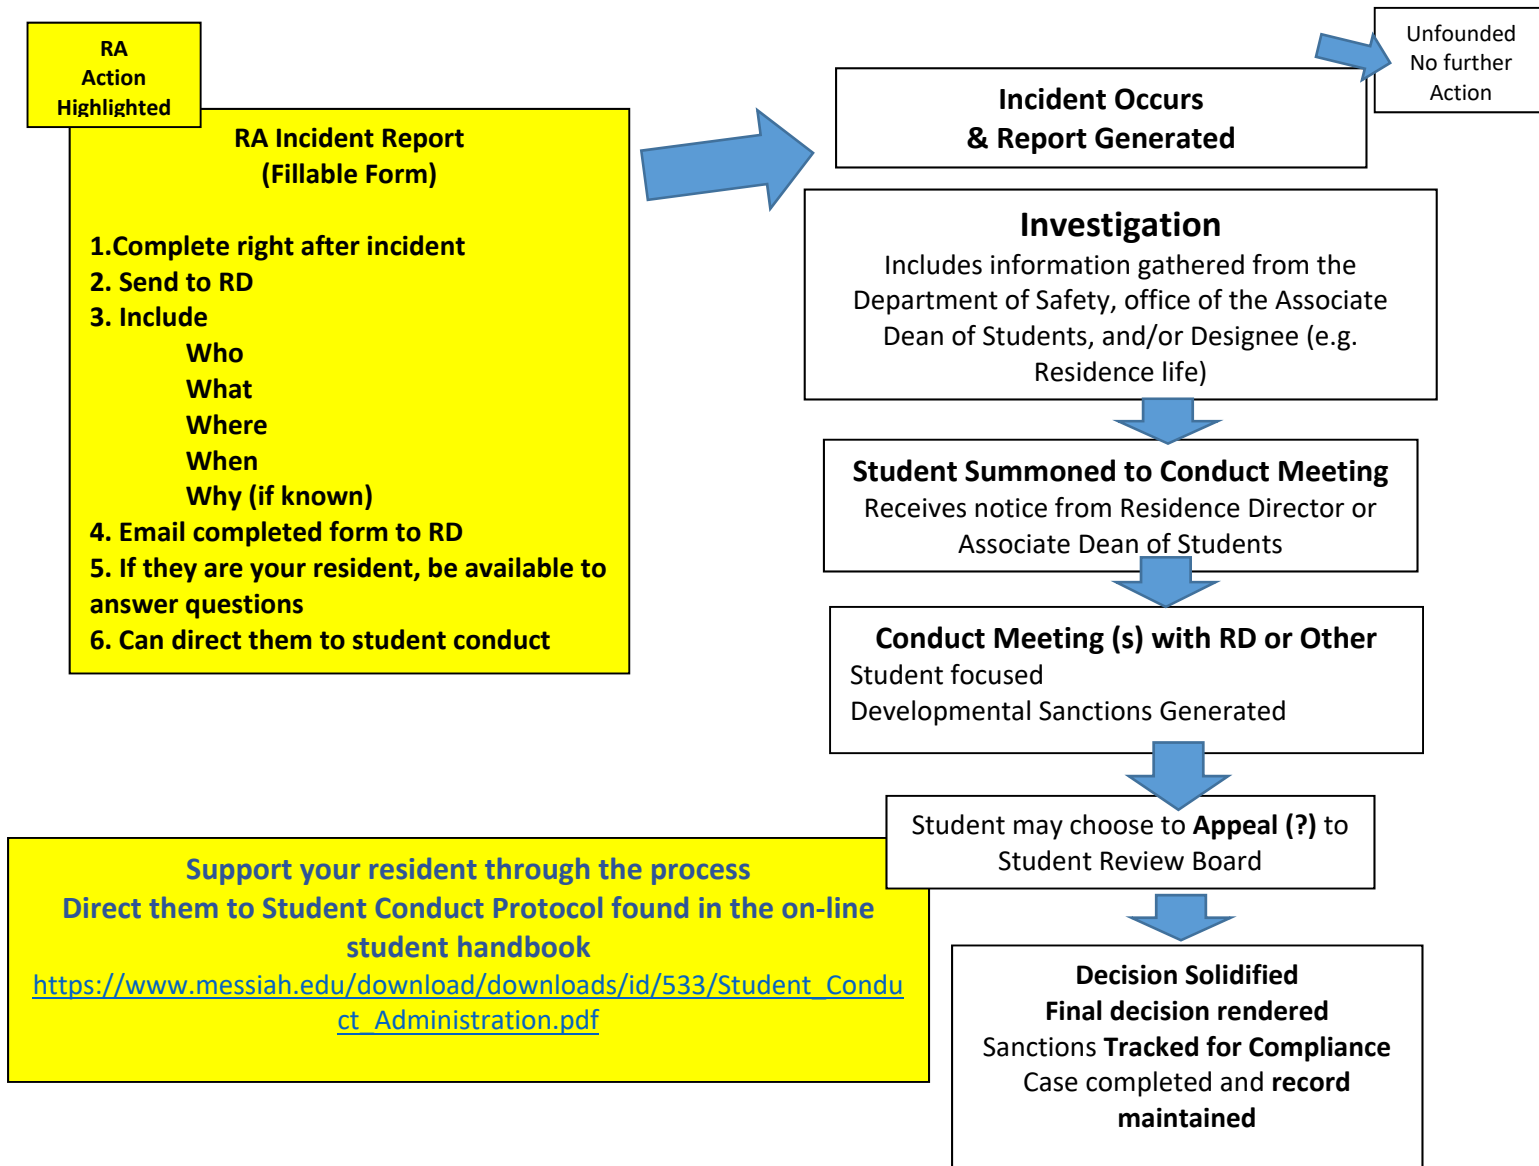

Student Conduct Overview Flowchart (For RAs)

Support your resident through the process
Direct them to Student Conduct Protocol found in the on-line student handbook
https://www.messiah.edu/download/downloads/id/533/Student_Conduct_Administration.pdf