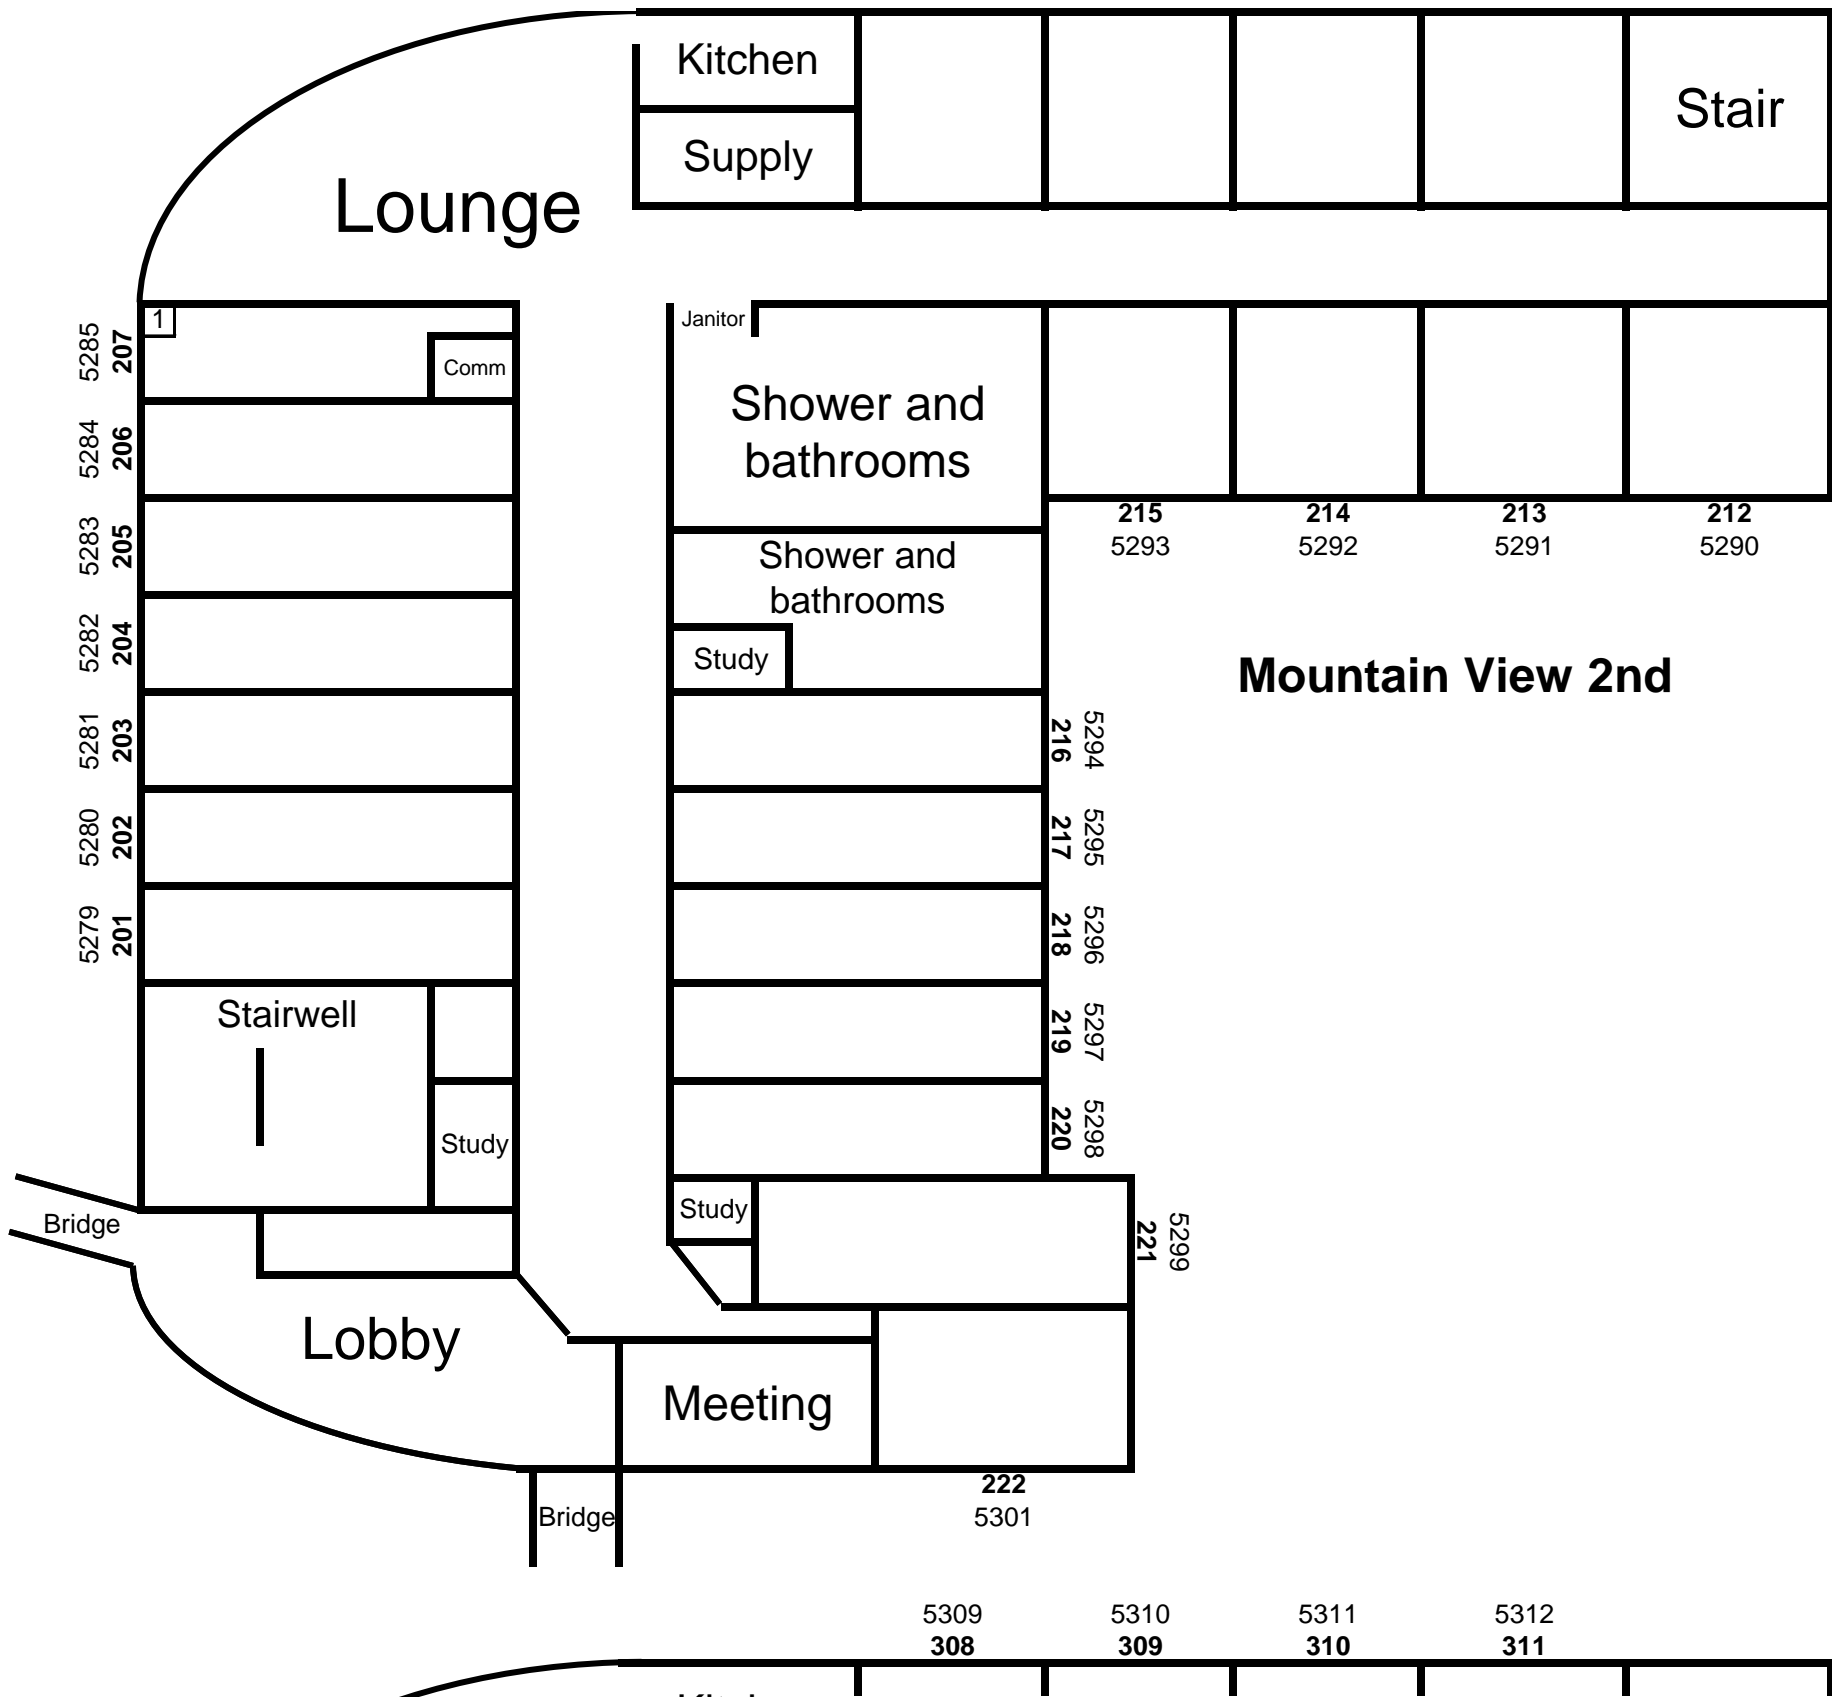

Mountain View Basement

Lounge

Kitchen

Supply

Stair

Comm

Janitor

Shower and
bathrooms

Bridge

Lobby

Stairwell

RD Office

Study

Entry to Vestibule

Meeting Room

Bridge

5286
208

5287
209

5288
210

5289
211

Mountain View 2nd

Lounge

Kitchen

Supply

5317
316
5318
317
5319
318
5320
319
5321
320

5322
321

Lounge

Supply

Stair

5329
5328
5327
5326
5325
5324
5323

Mountain View 4th