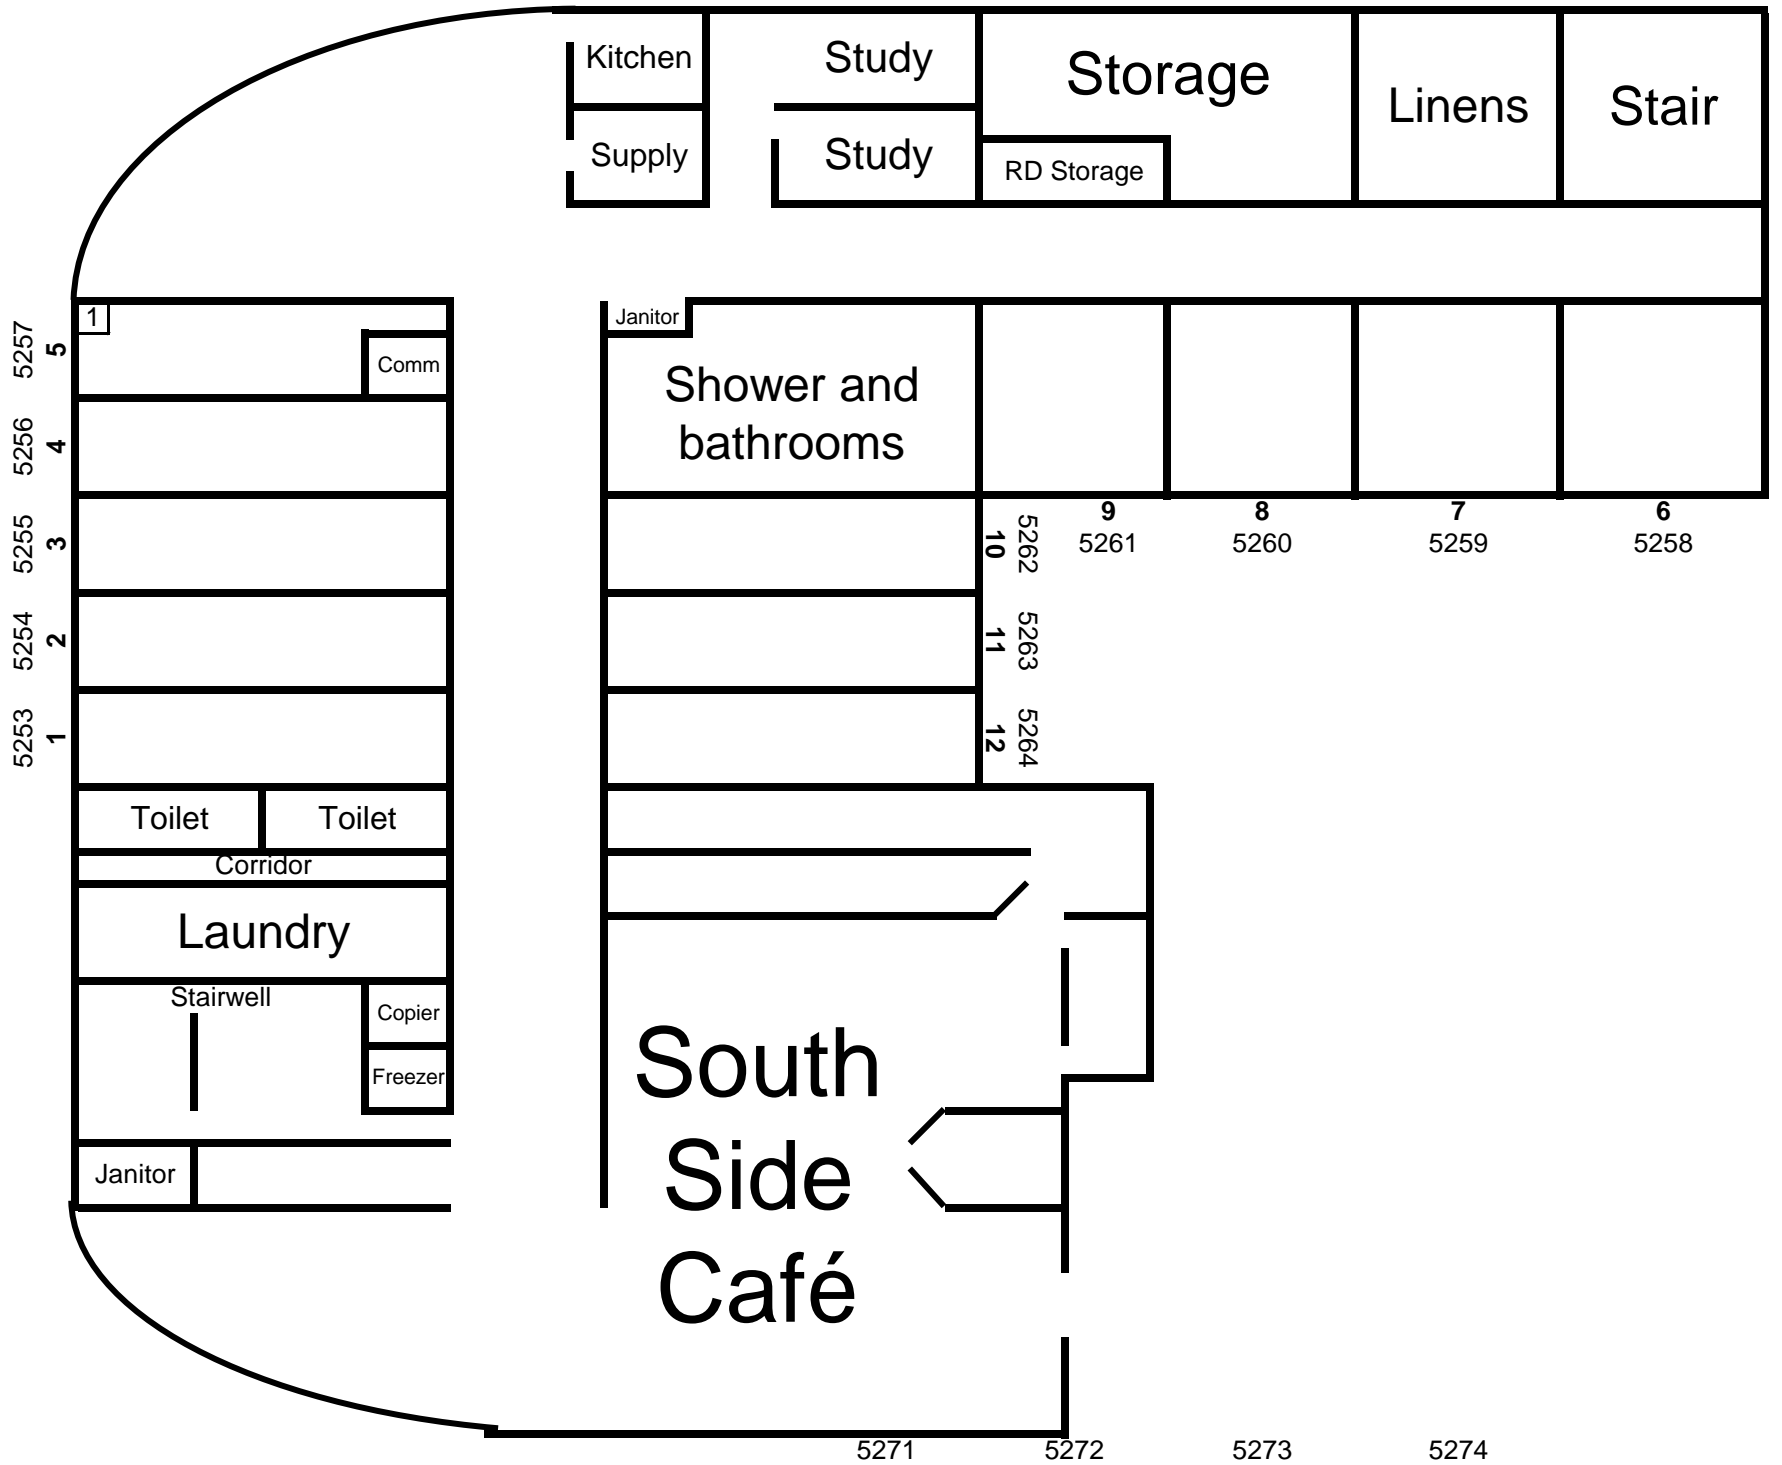

Mountain View Basement

Lounge

Kitchen

Supply

Stair

Comm

Janitor

Shower and
bathrooms

Shower and
bathrooms

RD Bath

RD Bed

RD Bed

RD Living

Kit.

Mountain View 1st

114
5278

Bridge

Lobby

Stairwell

RD Office

Study

Entry to Vestibule

Meeting Room

Bridge