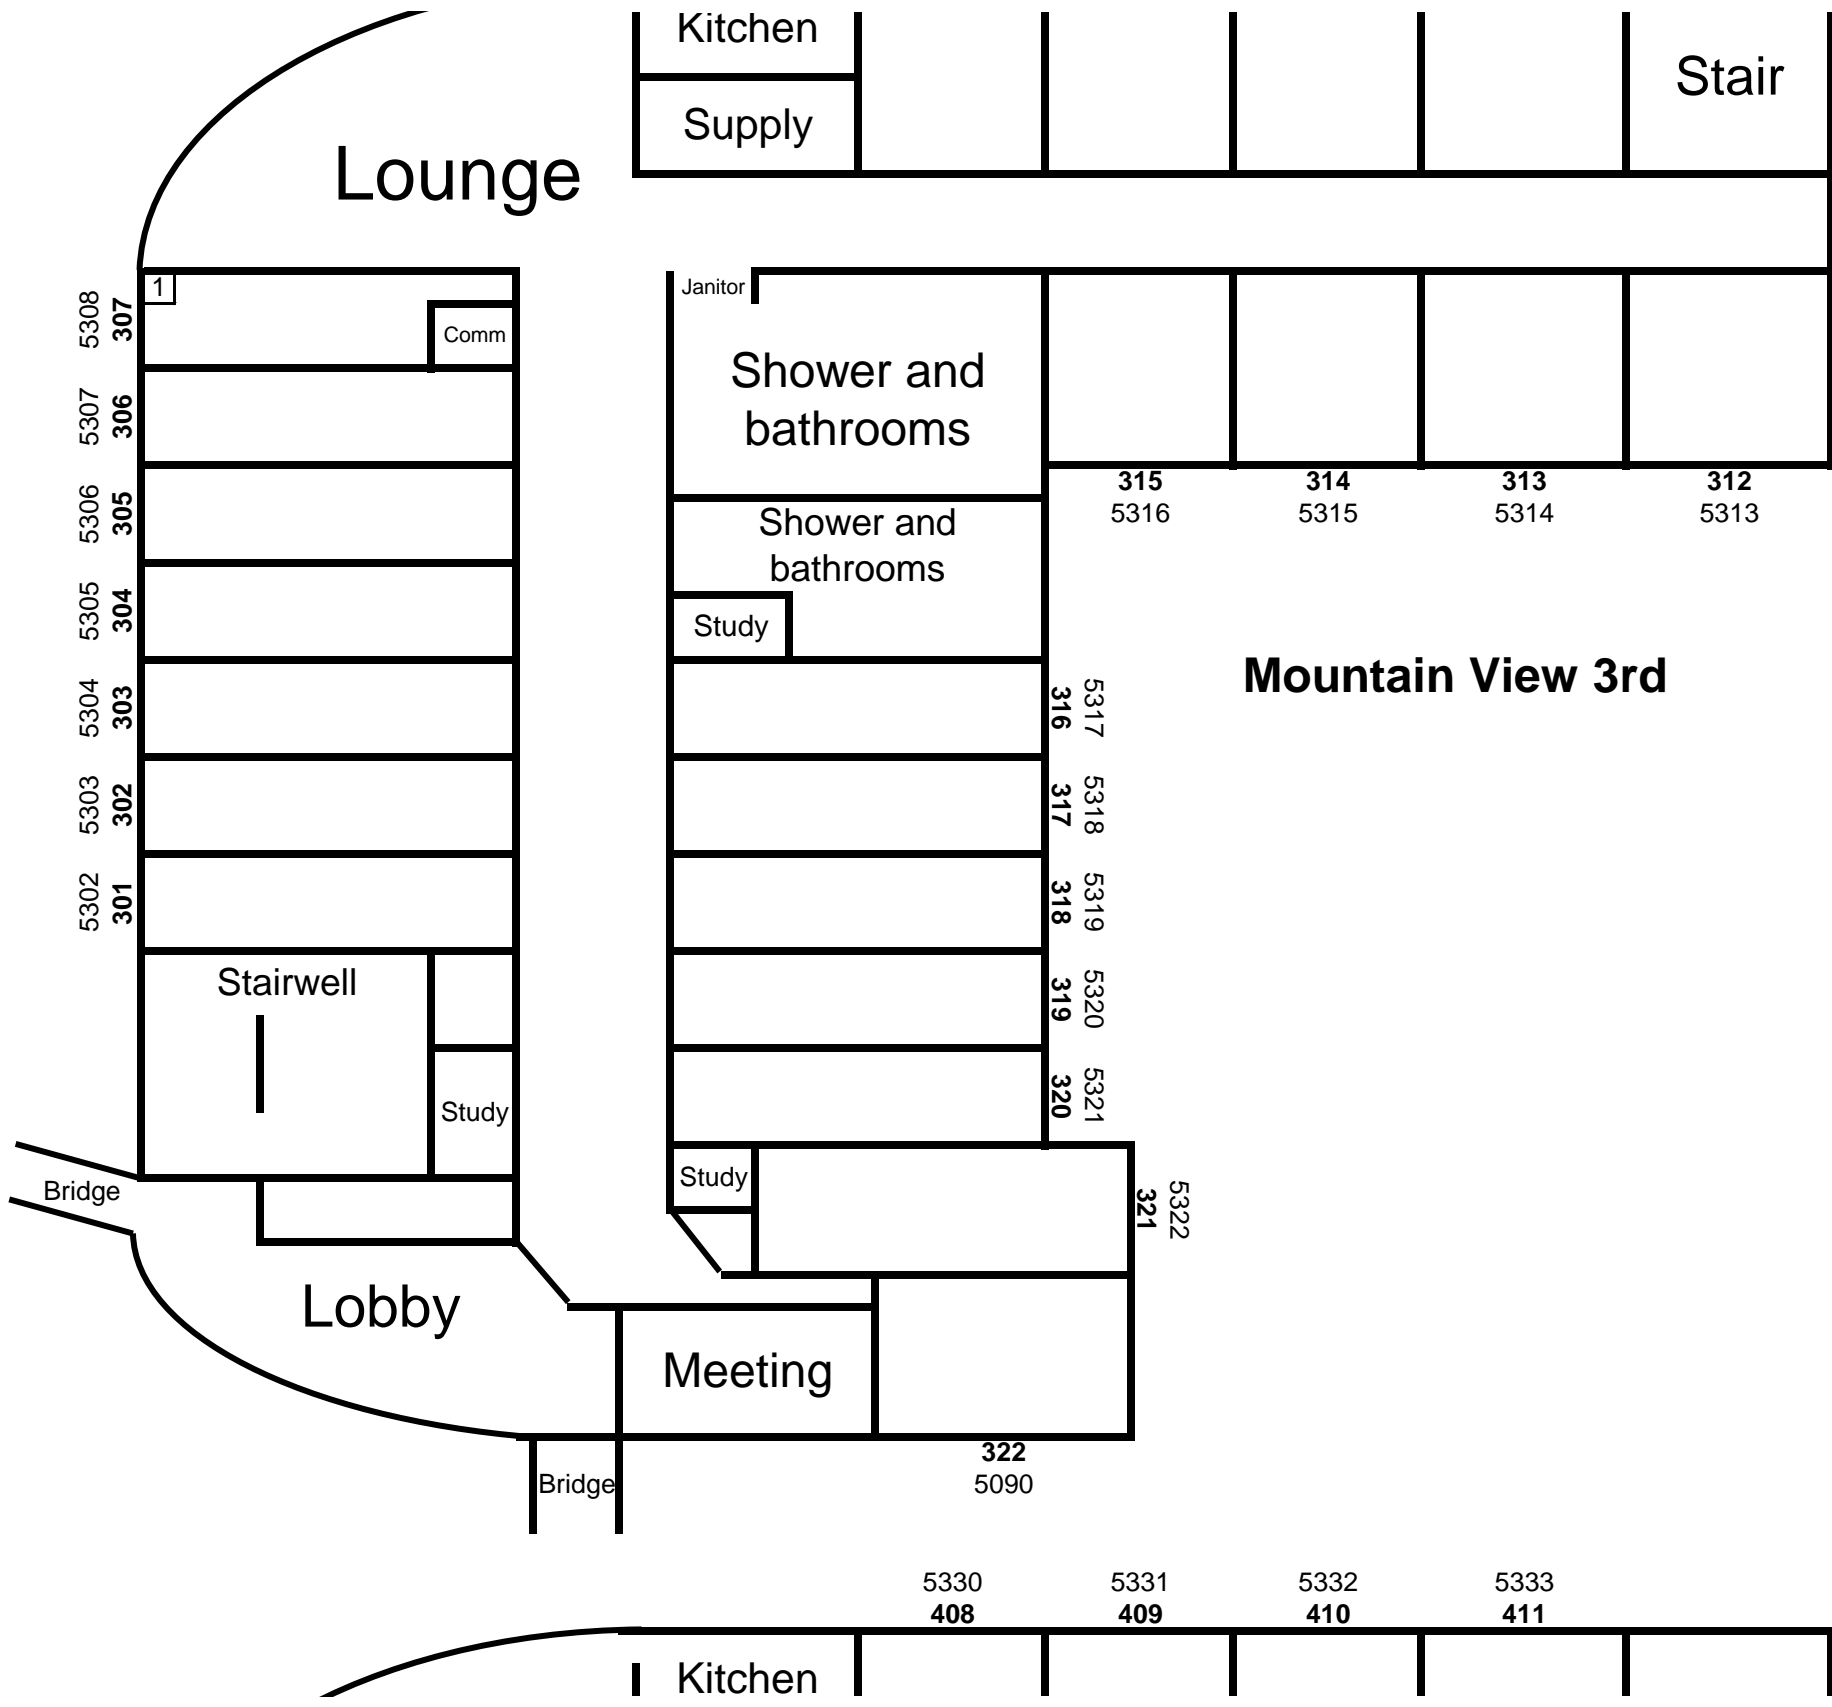

Mountain View Basement

Lounge

Kitchen

Supply

Stair

Comm

Janitor

Shower and
bathrooms

Bridge

Lobby

Stairwell

RD Office

Study

Entry to Vestibule

Meeting Room

Bridge

5286
208

5287
209

5288
210

5289
211

Mountain View 2nd

Lounge

Kitchen

Supply

Stair

Janitor

Shower and
bathrooms

Shower and
bathrooms

Study

Mountain View 3rd

Stairwell

Study