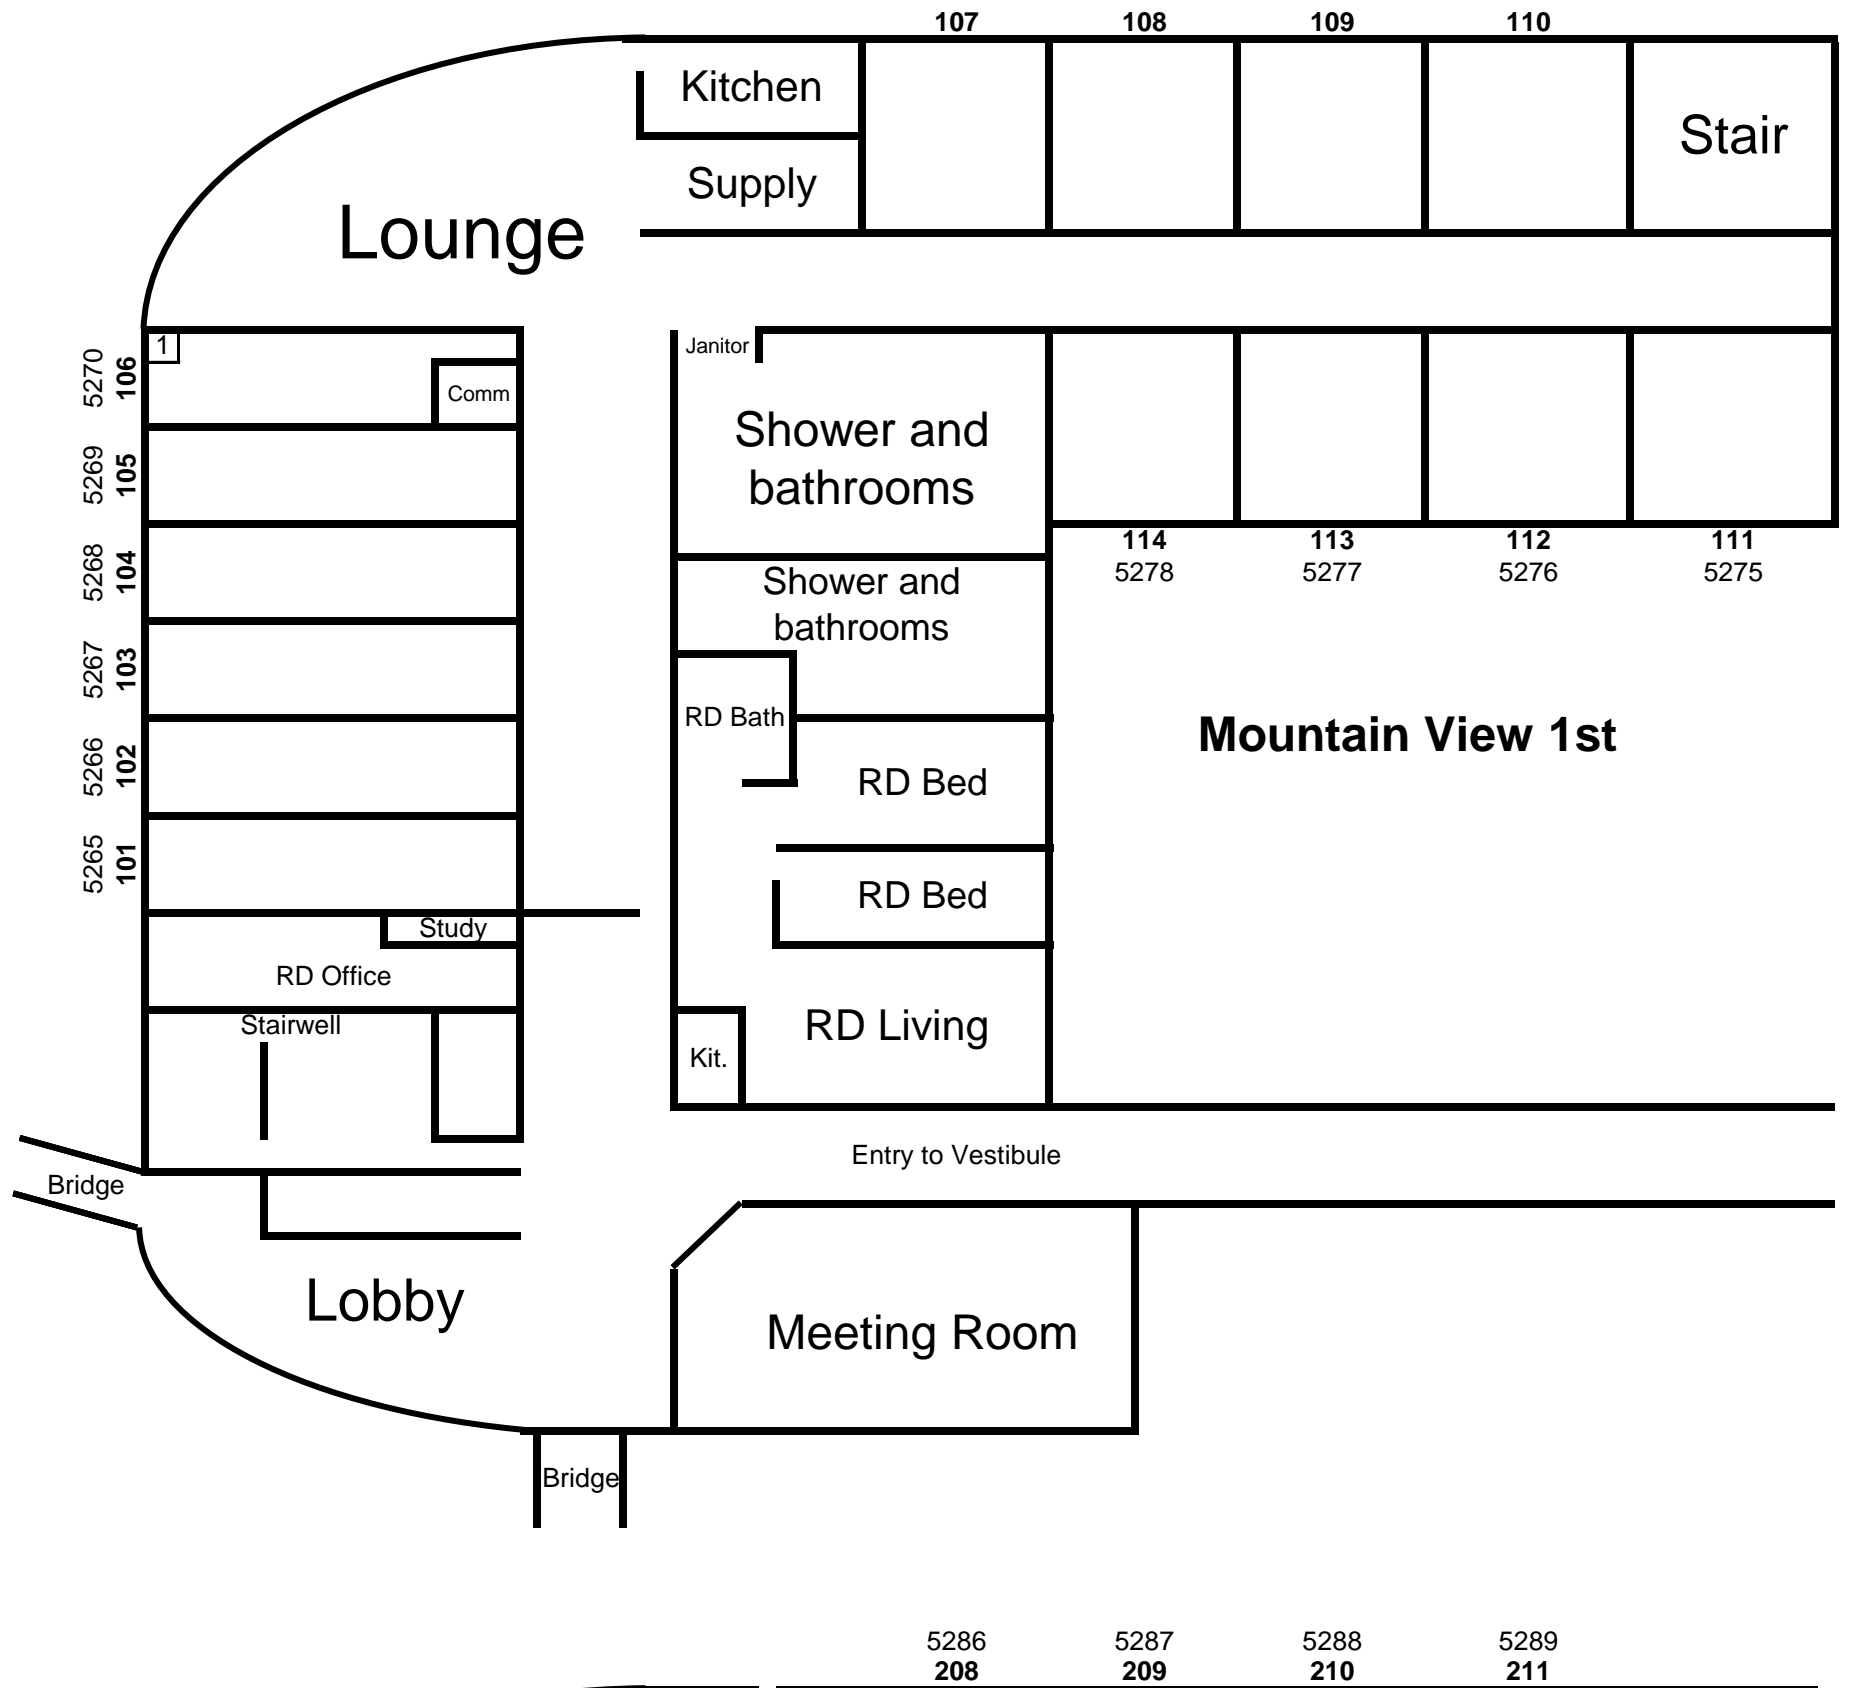

Mountain View Basement

Lounge

Kitchen

Supply

Stair

Comm

Janitor

Shower and
bathrooms

Shower and
bathrooms

RD Bath

RD Bed

RD Bed

RD Living

Kit.

Mountain View 1st

114
5278

Bridge

Lobby

Stairwell

RD Office

Study

Entry to Vestibule

Meeting Room

Bridge

5317
316
5318
317
5319
318
5320
319
5321
320

5322
321

Lounge

Supply

Stair

5329
5328
5327
5326
5325
5324
5323

Mountain View 4th