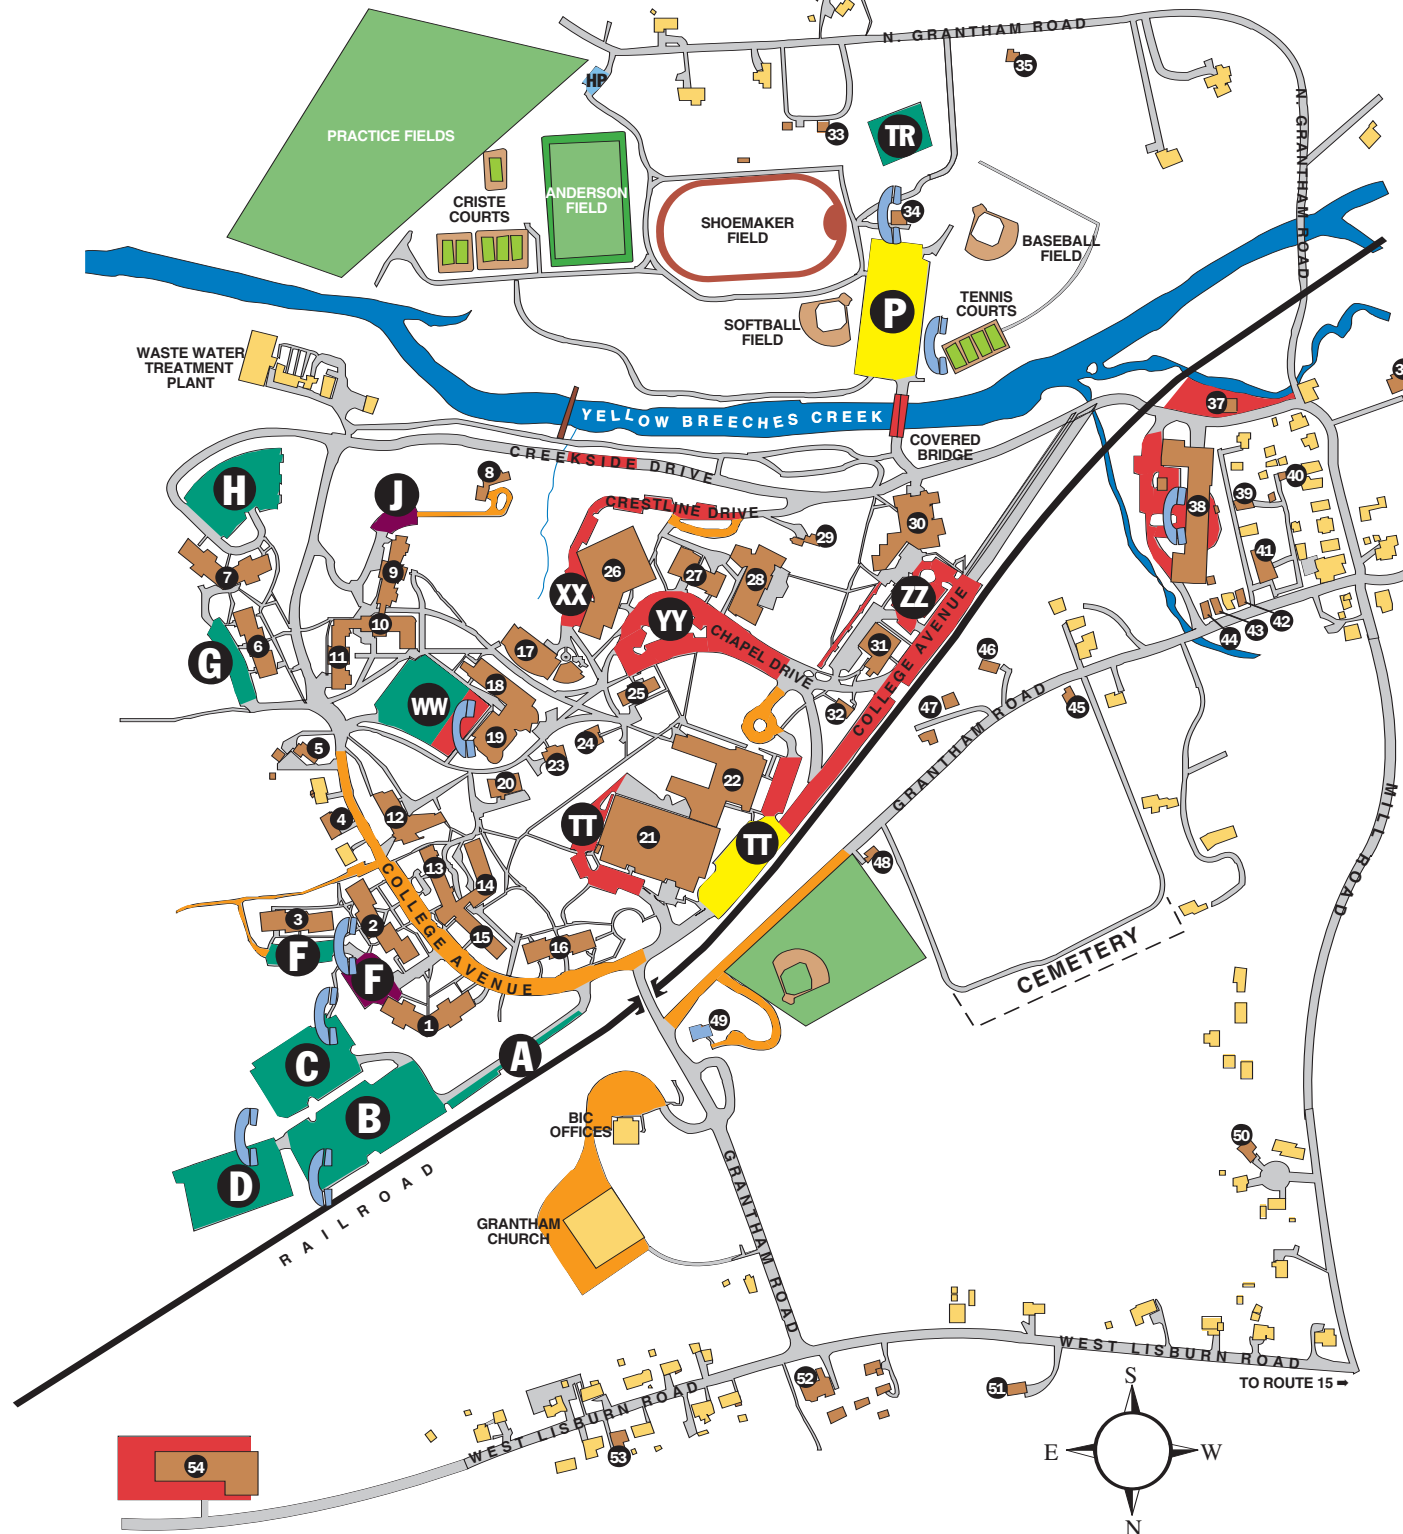

2004 Summer Conference Map

- Resident Parking
A, B, C, D, G, H, WW
- Commuter Parking/Shared
Employee Parking
- Employee Parking Only
(7:00 am-6:00 pm M-F)
- No Parking
- Summer Student Parking
F, J

4/7/04

Key to Buildings

- | | |
|-------------------------------|---|
| 1 Naugle Residence | 28 Boyer Hall |
| 2 Fry Residence | 29 Climenhaga Homestead &
McBeth Alumni Center |
| 3 Kelly Residence | 30 Climenhaga Fine Arts Center |
| 4 Rafiki House | 31 Old Main |
| 5 Issachar's Loft | 32 School House |
| 6 Mellinger Residence | 33 Bertram House |
| 7 Witmer Residence | 34 Falcon Hut |
| 8 President's Residence | 35 Young House |
| 9 Bittner Residence | 36 Griswold House |
| 10 Mountain View Residence | 37 Warehouse |
| 11 Sollenberger Residence | 38 Lenhart |
| 12 Larsen Student Union | 39 Locust Hill |
| 13 Hess Residence | 40 Ocamb House |
| 14 Grantham Residence | 41 Reeser Garage |
| 15 Miller Residence | 42 Renard House |
| 16 Smith Residence | 43 Hanmer House |
| 17 Frey Hall | 44 Bartlett House |
| 18 Kline Hall of Science | 45 Melhorn House |
| 19 Jordan Science Center | 46 Foreman House |
| 20 Engle Health Center | 47 Kraybill House |
| 21 Sollenberger Sports Center | 48 Dean House |
| 22 Eisenhower Campus Center | 49 Safety |
| 23 Agapé Center | 50 McBeth House |
| 24 White House | 51 Simpson House |
| 25 Hoffman | 52 Musser Farm |
| 26 Murray Library | 53 Banks House |
| 27 Hostetter Chapel | 54 Bowmansdale Building |