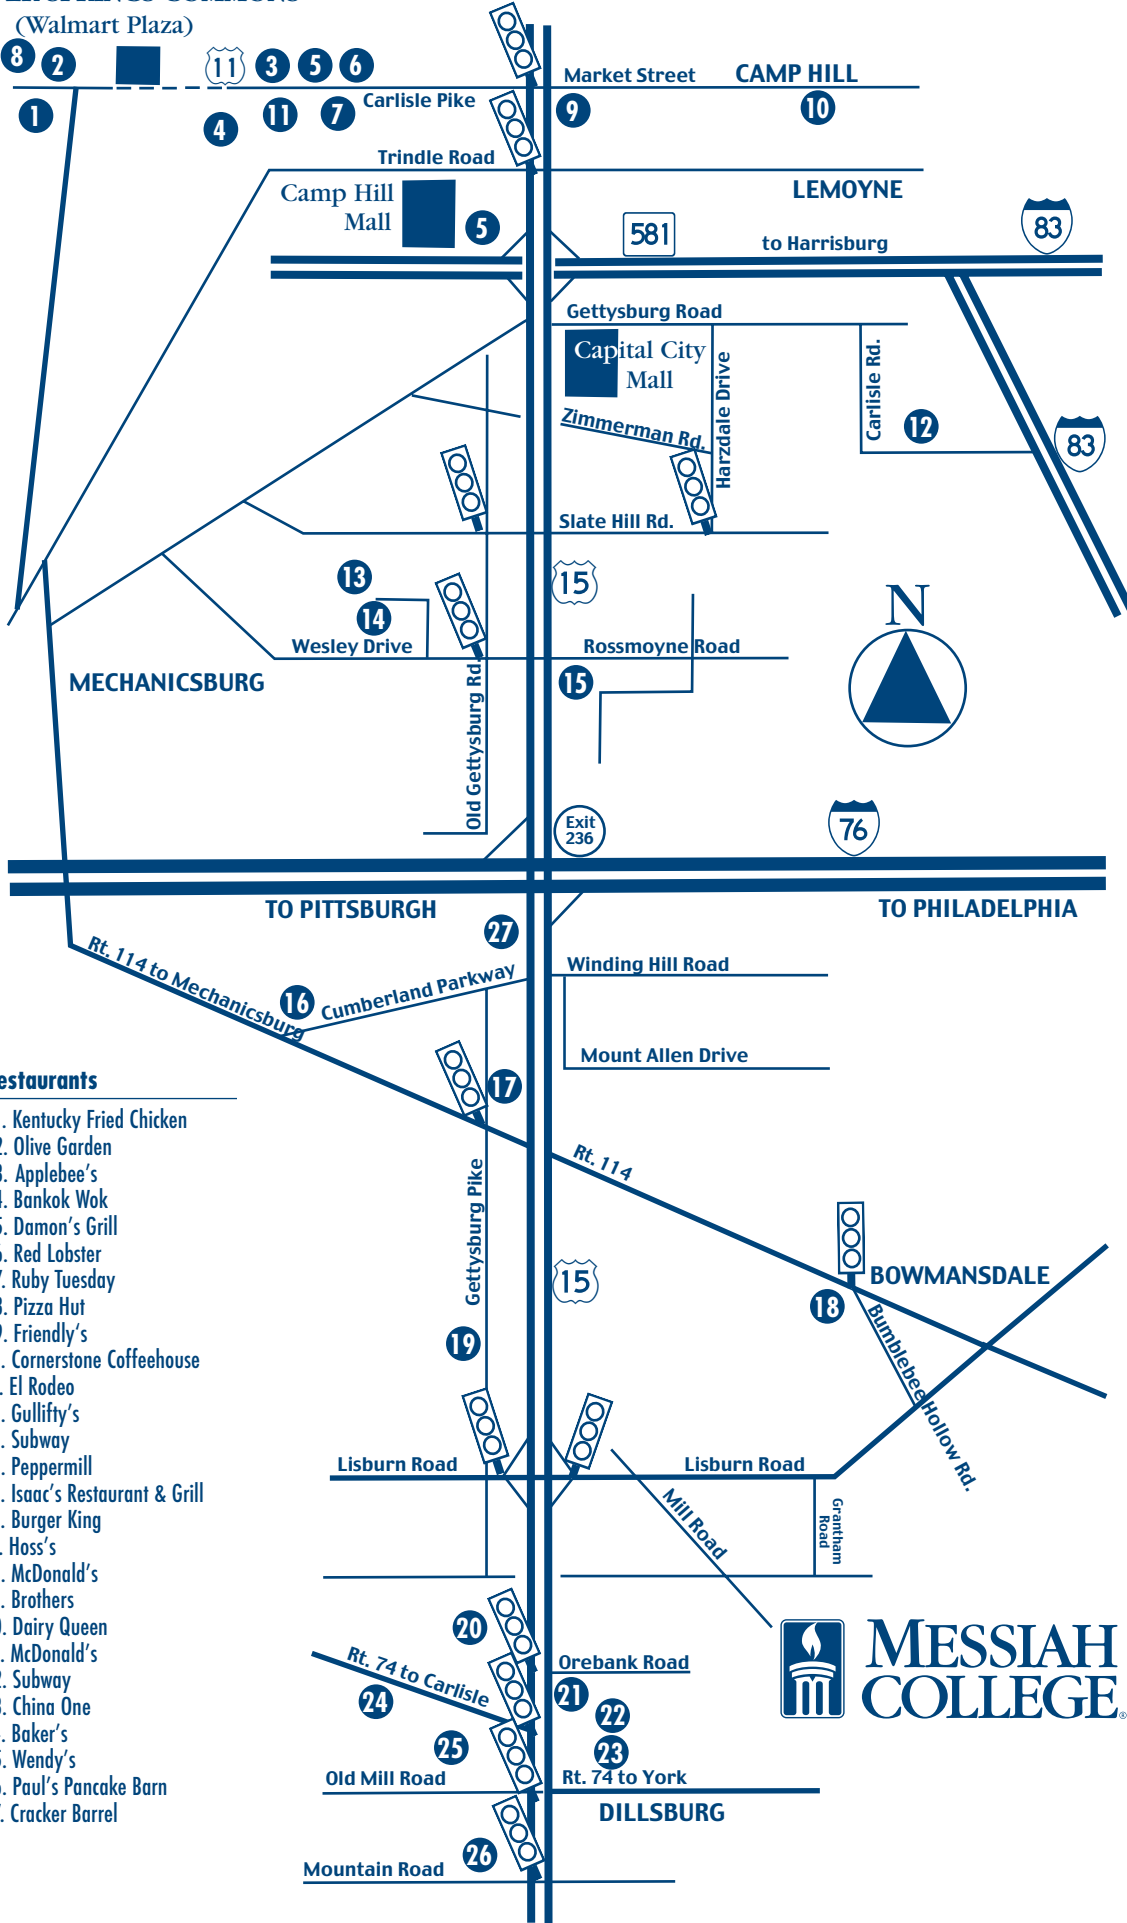

SILVER SPRINGS COMMONS

(Walmart Plaza)

Restaurants

1. Kentucky Fried Chicken
2. Olive Garden
3. Applebee's
4. Bankok Wok
5. Damon's Grill
6. Red Lobster
7. Ruby Tuesday
8. Pizza Hut
9. Friendly's
10. Cornerstone Coffeehouse
11. El Rodeo
12. Gullifty's
13. Subway
14. Peppermill
15. Isaac's Restaurant & Grill
16. Burger King
17. Hoss's
18. McDonald's
19. Brothers
20. Dairy Queen
21. McDonald's
22. Subway
23. China One
24. Baker's
25. Wendy's
26. Paul's Pancake Barn
27. Cracker Barrel