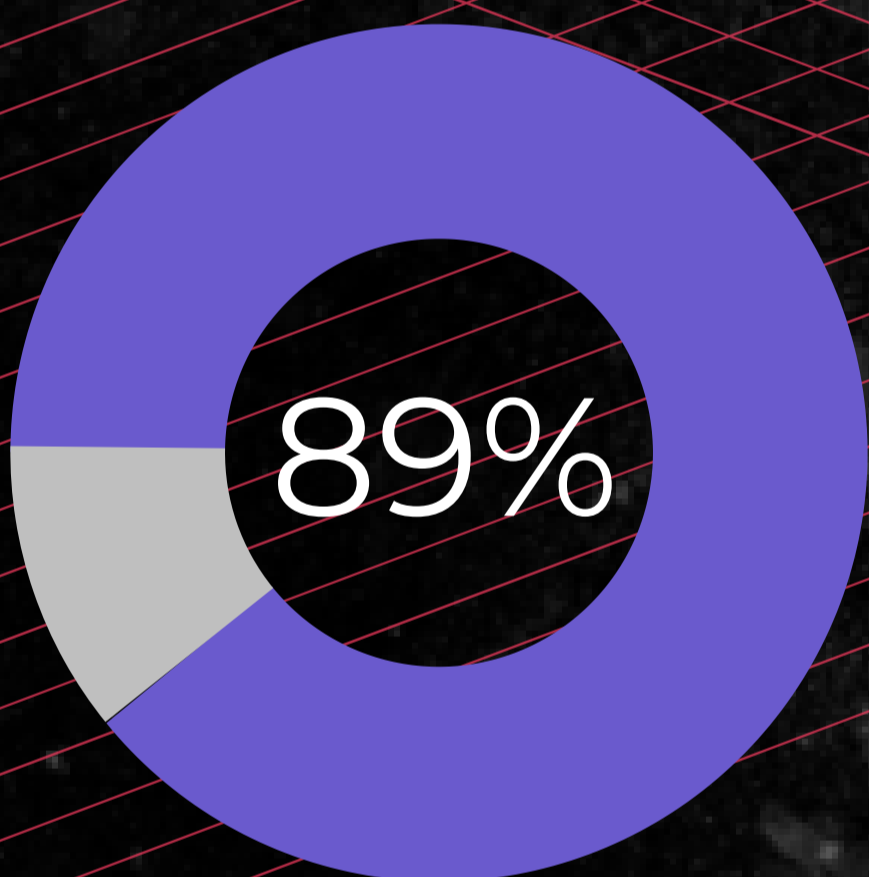

Assessment in QuEST

Christian Faith

encourages the development of informed Christian convictions.

KNOWLEDGE OF THE BIBLE

CHRISTIAN BELIEFS

Able to understand and evaluate the role of the Bible as an authority for Christian belief and practice.

Able to practice theological ways of thinking and writing.

Agreed that they were able to describe important aspects of the Bible's complex formation and its variety of literary genres.

Agreed that they were able to understand central beliefs of historic Christian faith about God, Jesus Christ, the Holy Spirit, salvation, and the church.