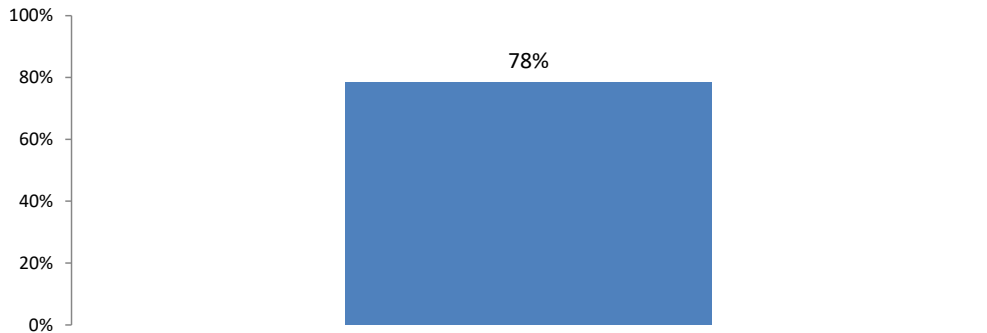

6-Year Graduation Rates

Degree-seeking, first-time, undergraduate students

6-Year Overall Graduation Rate: Fall 2016 Cohort

6-Year Graduation Rates by Gender

6-Year Graduation Rates by Race/Ethnicity

6-Year Graduation Rates by Federal Pell Grant/subsidized Stafford Loan Recipients