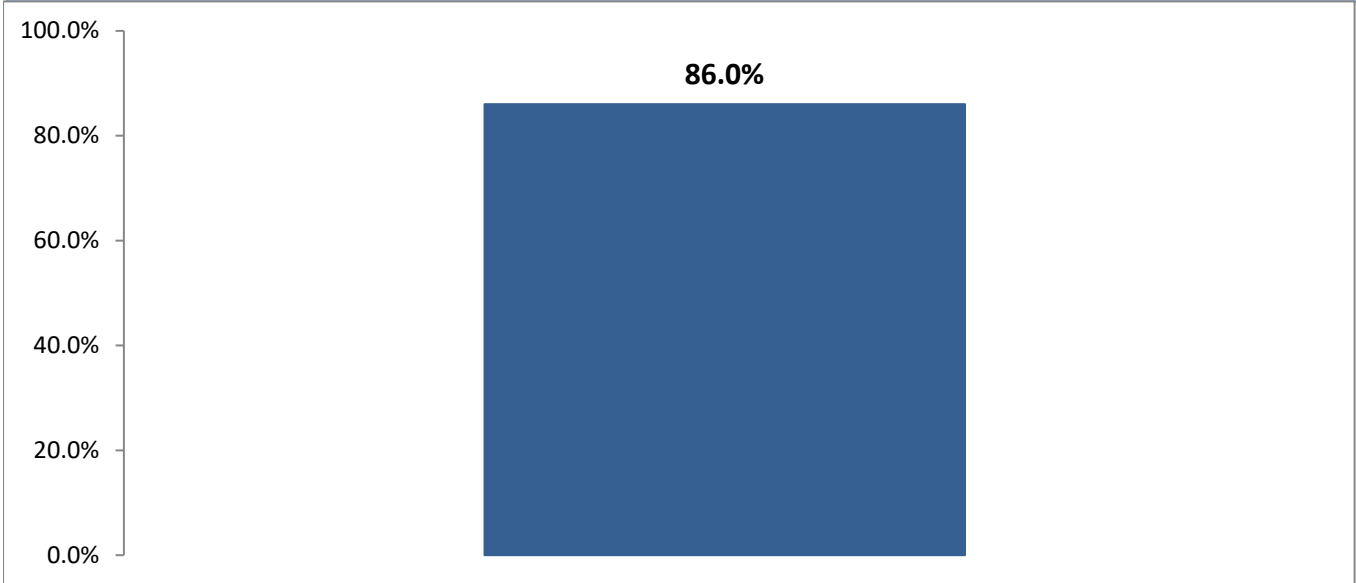

Retention Rate

Degree-seeking, first-time, undergraduate students

Retention Rate: Fall 2021 Cohort

Source: Messiah University Office of Institutional Research