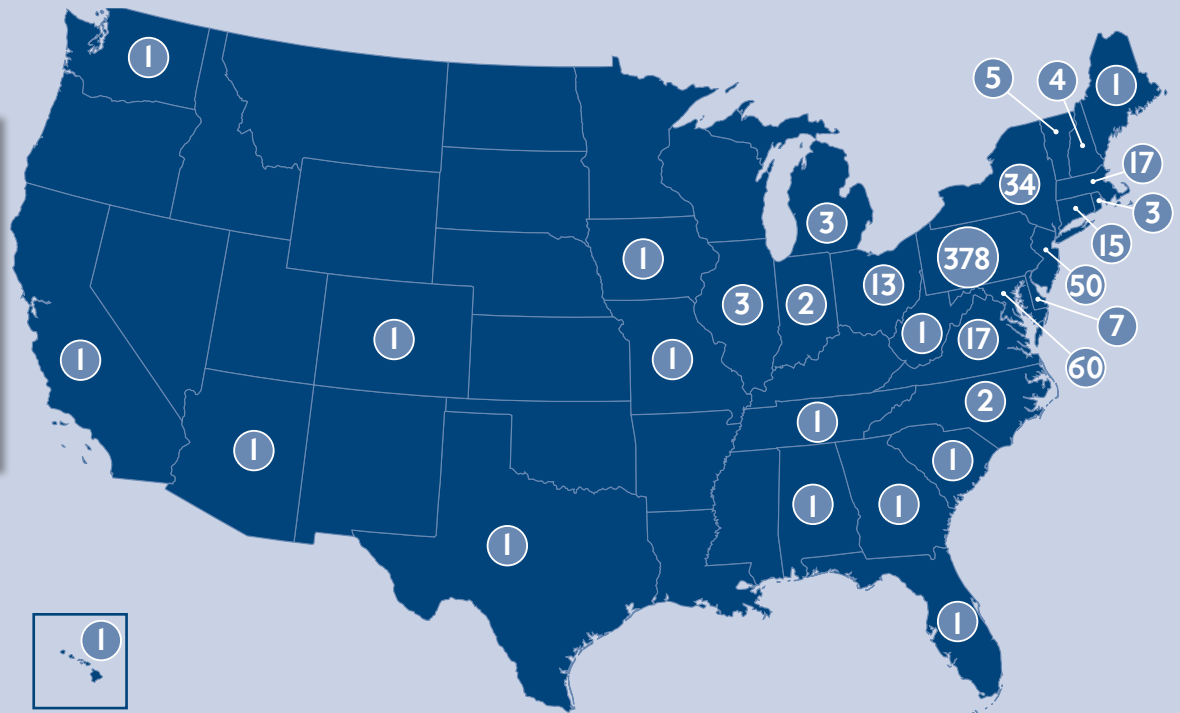

DENOMINATIONAL AFFILIATION

Anabaptist/Peace Church	.47
Baptist	.62
Brethren in Christ	.28
Catholic	.24
Liturgical Protestant	.22
Non-Denominational	.108
Pentecostal/Charismatic	.30
Reformed Protestant	.51
Restorationist	.7
Wesleyan/Methodist	.88
Other Evangelical	.73
Other Christian	.75
Other	.19
Orthodox	.3
Not Indicated (Unknown)	.11

DISTRIBUTION OF MESSIAH COLLEGE CLASS OF 2016

International, missionary and third-culture students represent 15 countries

Canada	Nigeria
Chile	Pakistan
Czech Republic	Peru
Ethiopia	Republic of Korea
Germany	Sudan
Ghana	United Kingdom
Malaysia	Vietnam
Niger	