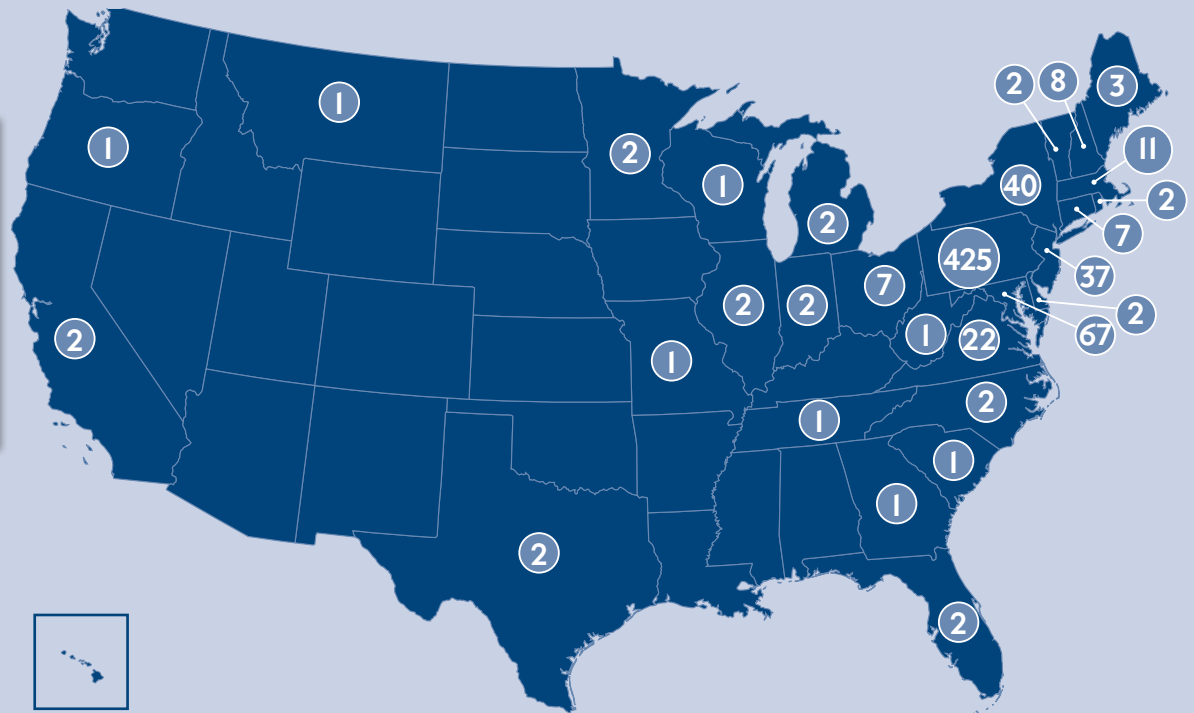

SECONDARY SCHOOL PREPARATION

Public	508 (74%)
Private	118 (17%)
Home Schooled/Charter/Cyber	61 (9%)

DENOMINATIONAL AFFILIATION

Anabaptist/Peace Church	41
Baptist	62
Brethren in Christ	33
Catholic	37
Liturgical Protestant	20
Non-Denominational	133
Pentecostal/Charismatic	44
Reformed Protestant	34
Restorationist	1
Wesleyan/Methodist	80
Other Evangelical	71
Other Christian	61
Other	31
Orthodox	0
Not Indicated (Unknown)	37

DISTRIBUTION OF MESSIAH COLLEGE CLASS OF 2020

International, missionary and third-culture students represent 16 countries

- | | |
|-----------|-------------------|
| Bahamas | Republic of Korea |
| Brazil | Rwanda |
| China | Singapore |
| England | South Africa |
| Ethiopia | Tanzania |
| Ghana | Thailand |
| Indonesia | United Kingdom |
| Malaysia | |
| Nigeria | |