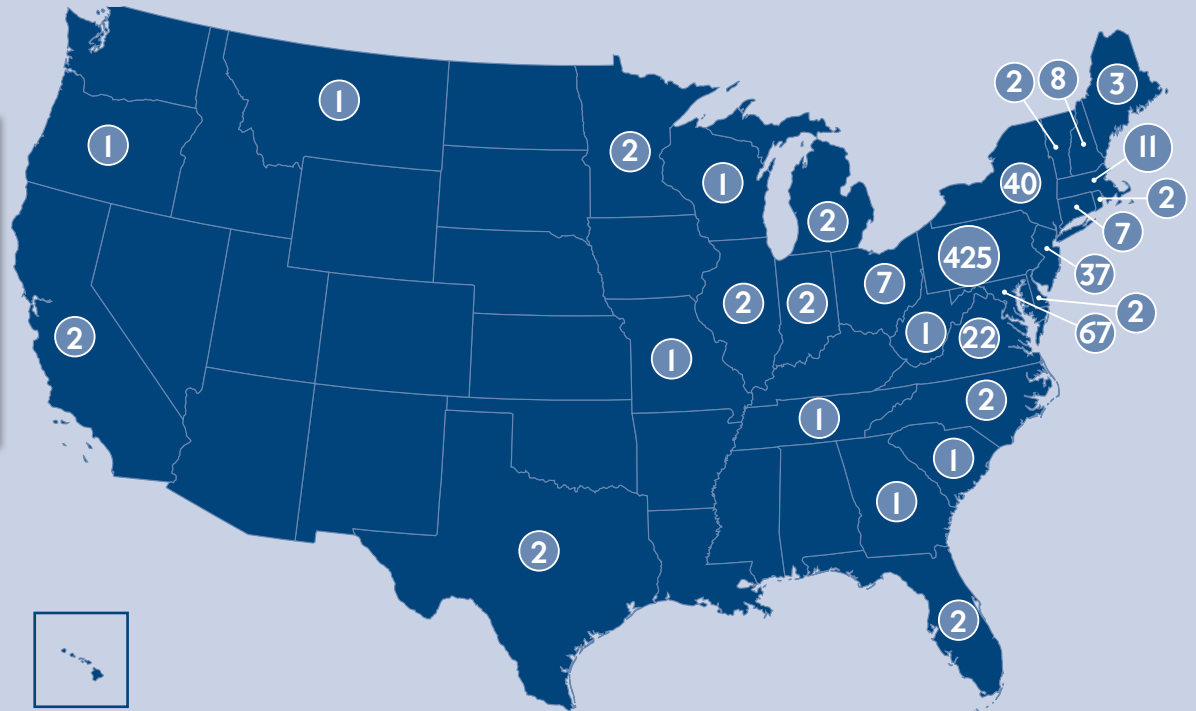

SECONDARY SCHOOL PREPARATION

Public	508 (74%)
Private	118 (17%)
Home Schooled/Charter/Cyber	61 (9%)

DENOMINATIONAL AFFILIATION

Anabaptist/Peace Church	41
Baptist	62
Brethren in Christ	33
Catholic	37
Liturgical Protestant	20
Non-Denominational	133
Pentecostal/Charismatic	44
Reformed Protestant	34
Restorationist	1
Wesleyan/Methodist	80
Other Evangelical	71
Other Christian	61
Other	31
Orthodox	0
Not Indicated (Unknown)	37

DISTRIBUTION OF MESSIAH COLLEGE CLASS OF 2020

International, missionary and third-culture students represent 16 countries

Bahamas	Republic of Korea
Brazil	Rwanda
China	Singapore
England	South Africa
Ethiopia	Tanzania
Ghana	Thailand
Indonesia	United Kingdom
Malaysia	
Nigeria	