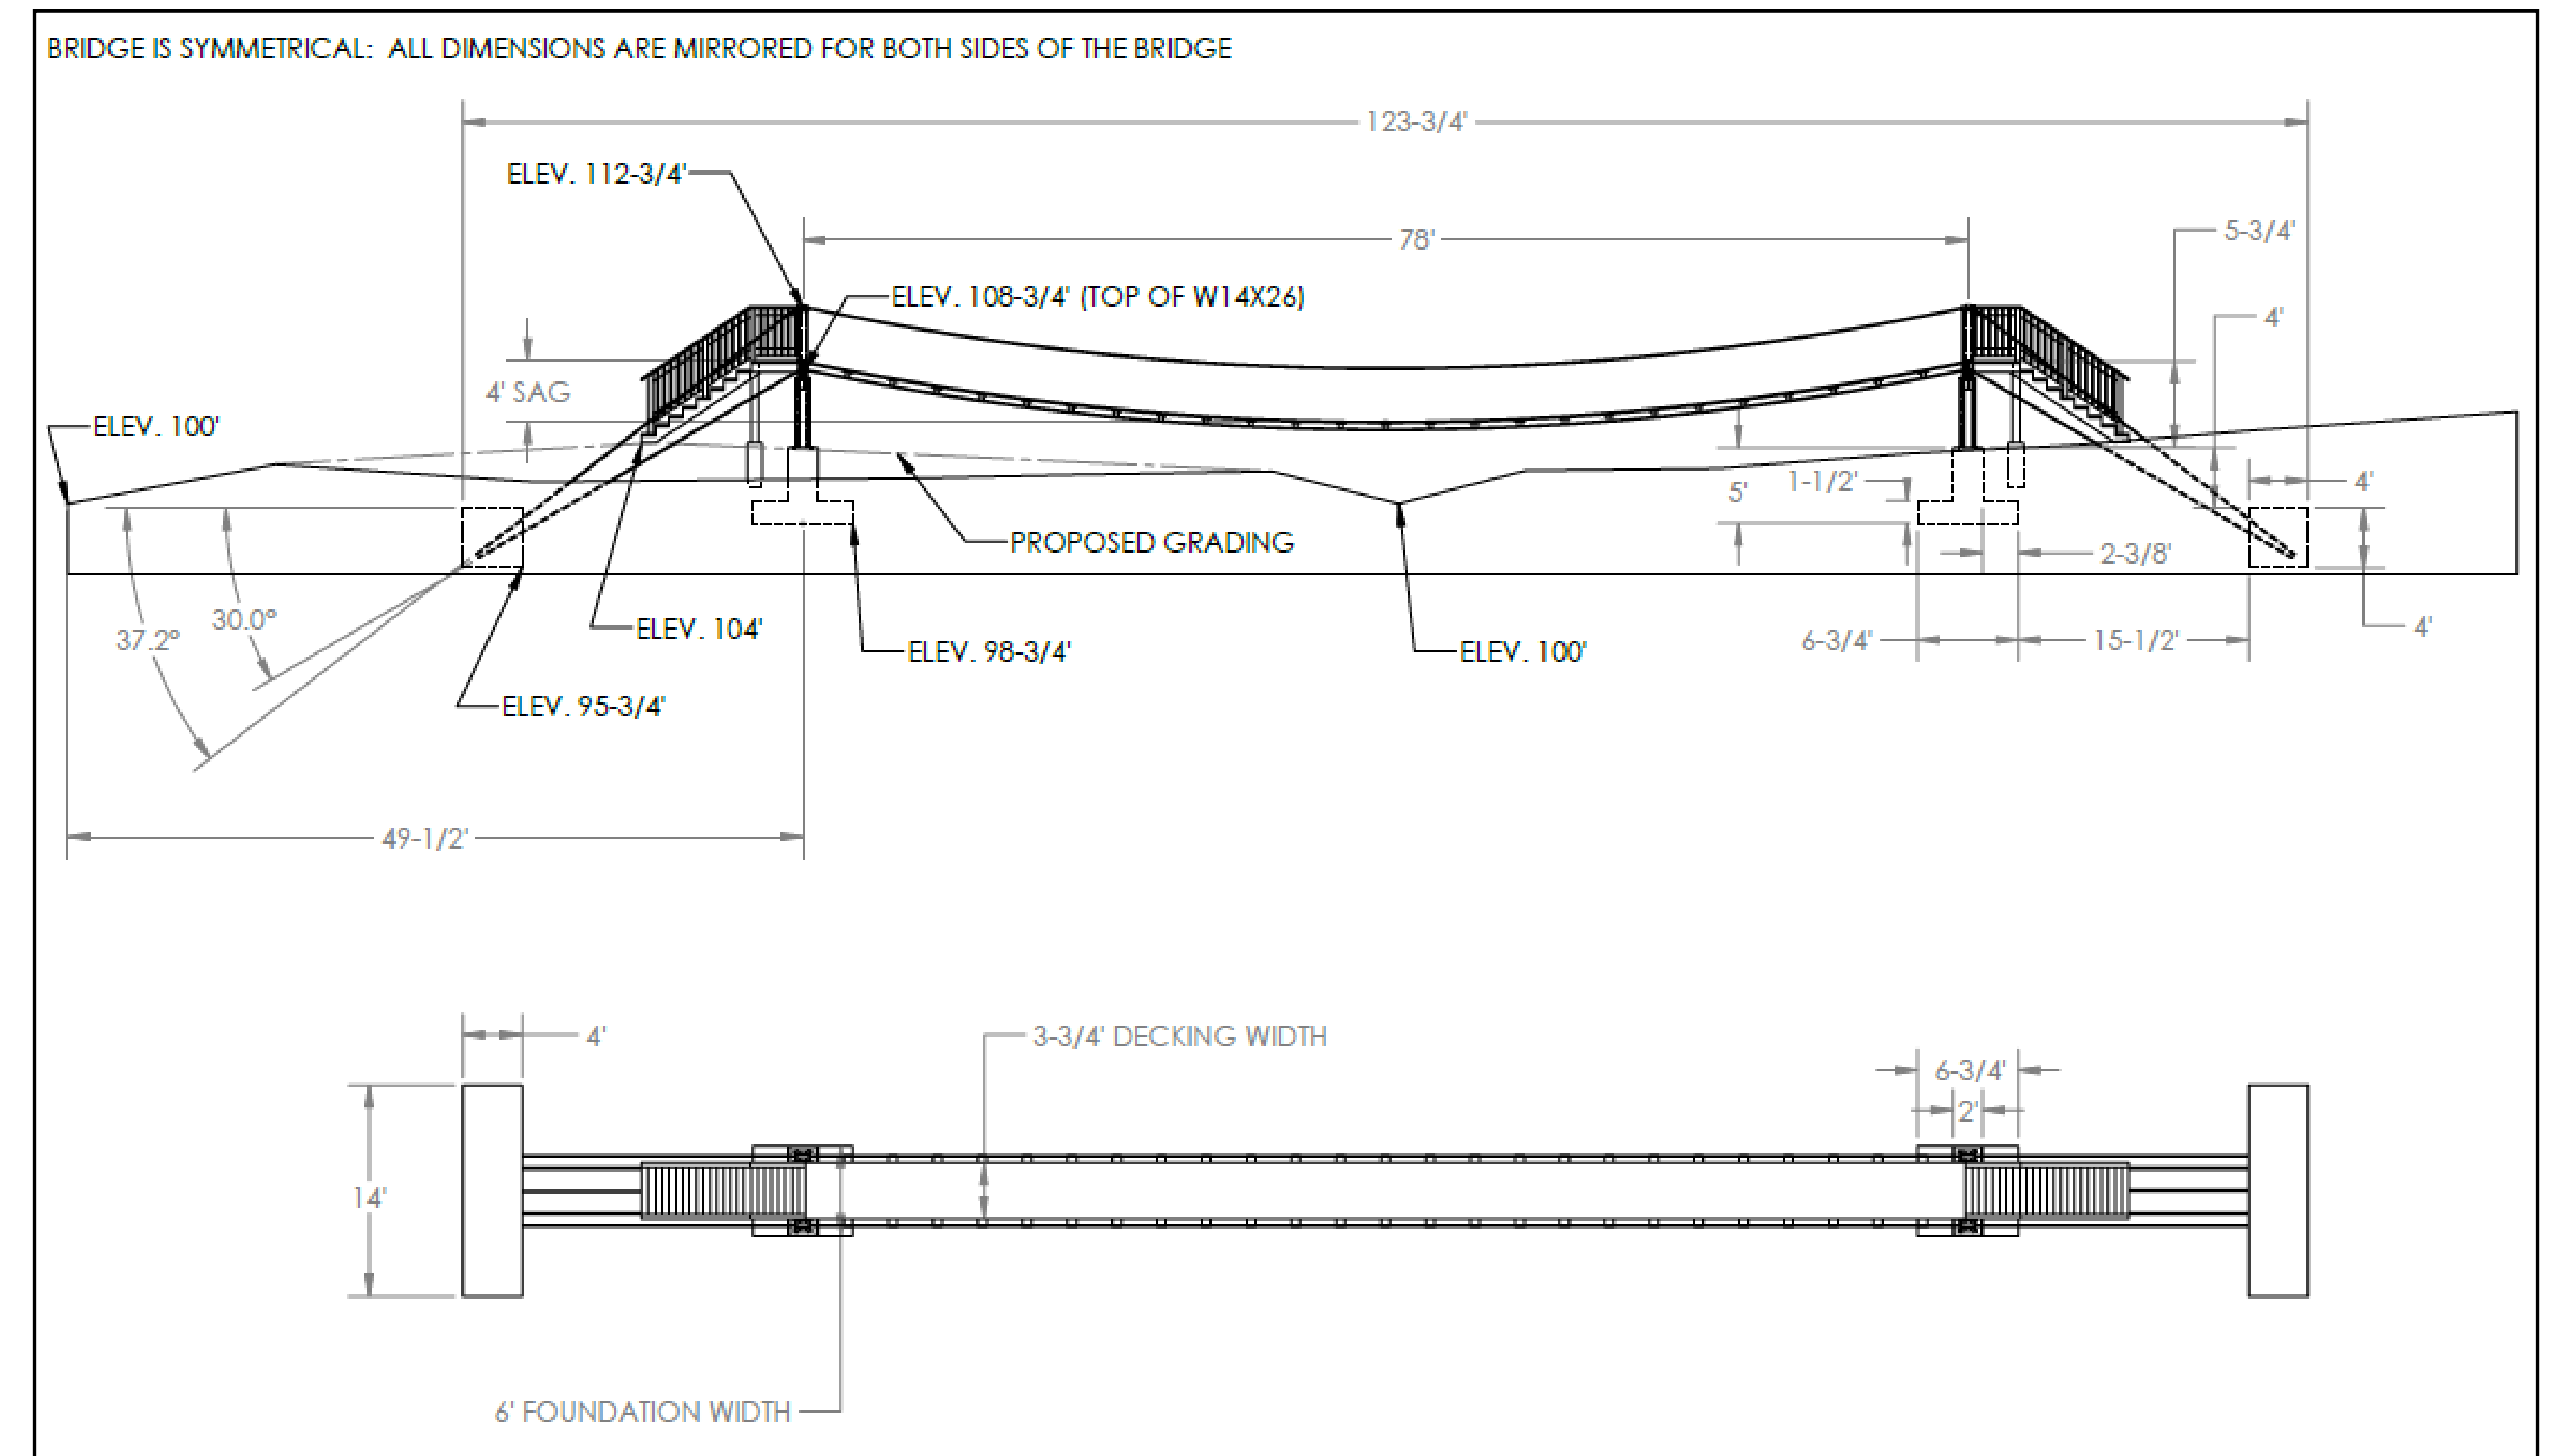

## Current Design

- Cable Suspended Bridge: 78-foot span length.
- 5 tensioned, structural cables.
- Reinforced concrete anchors and tower foundations.
- Steel I-beam towers.
- Timber decking and approach stairs.

Isometric model of the proposed bridge design.