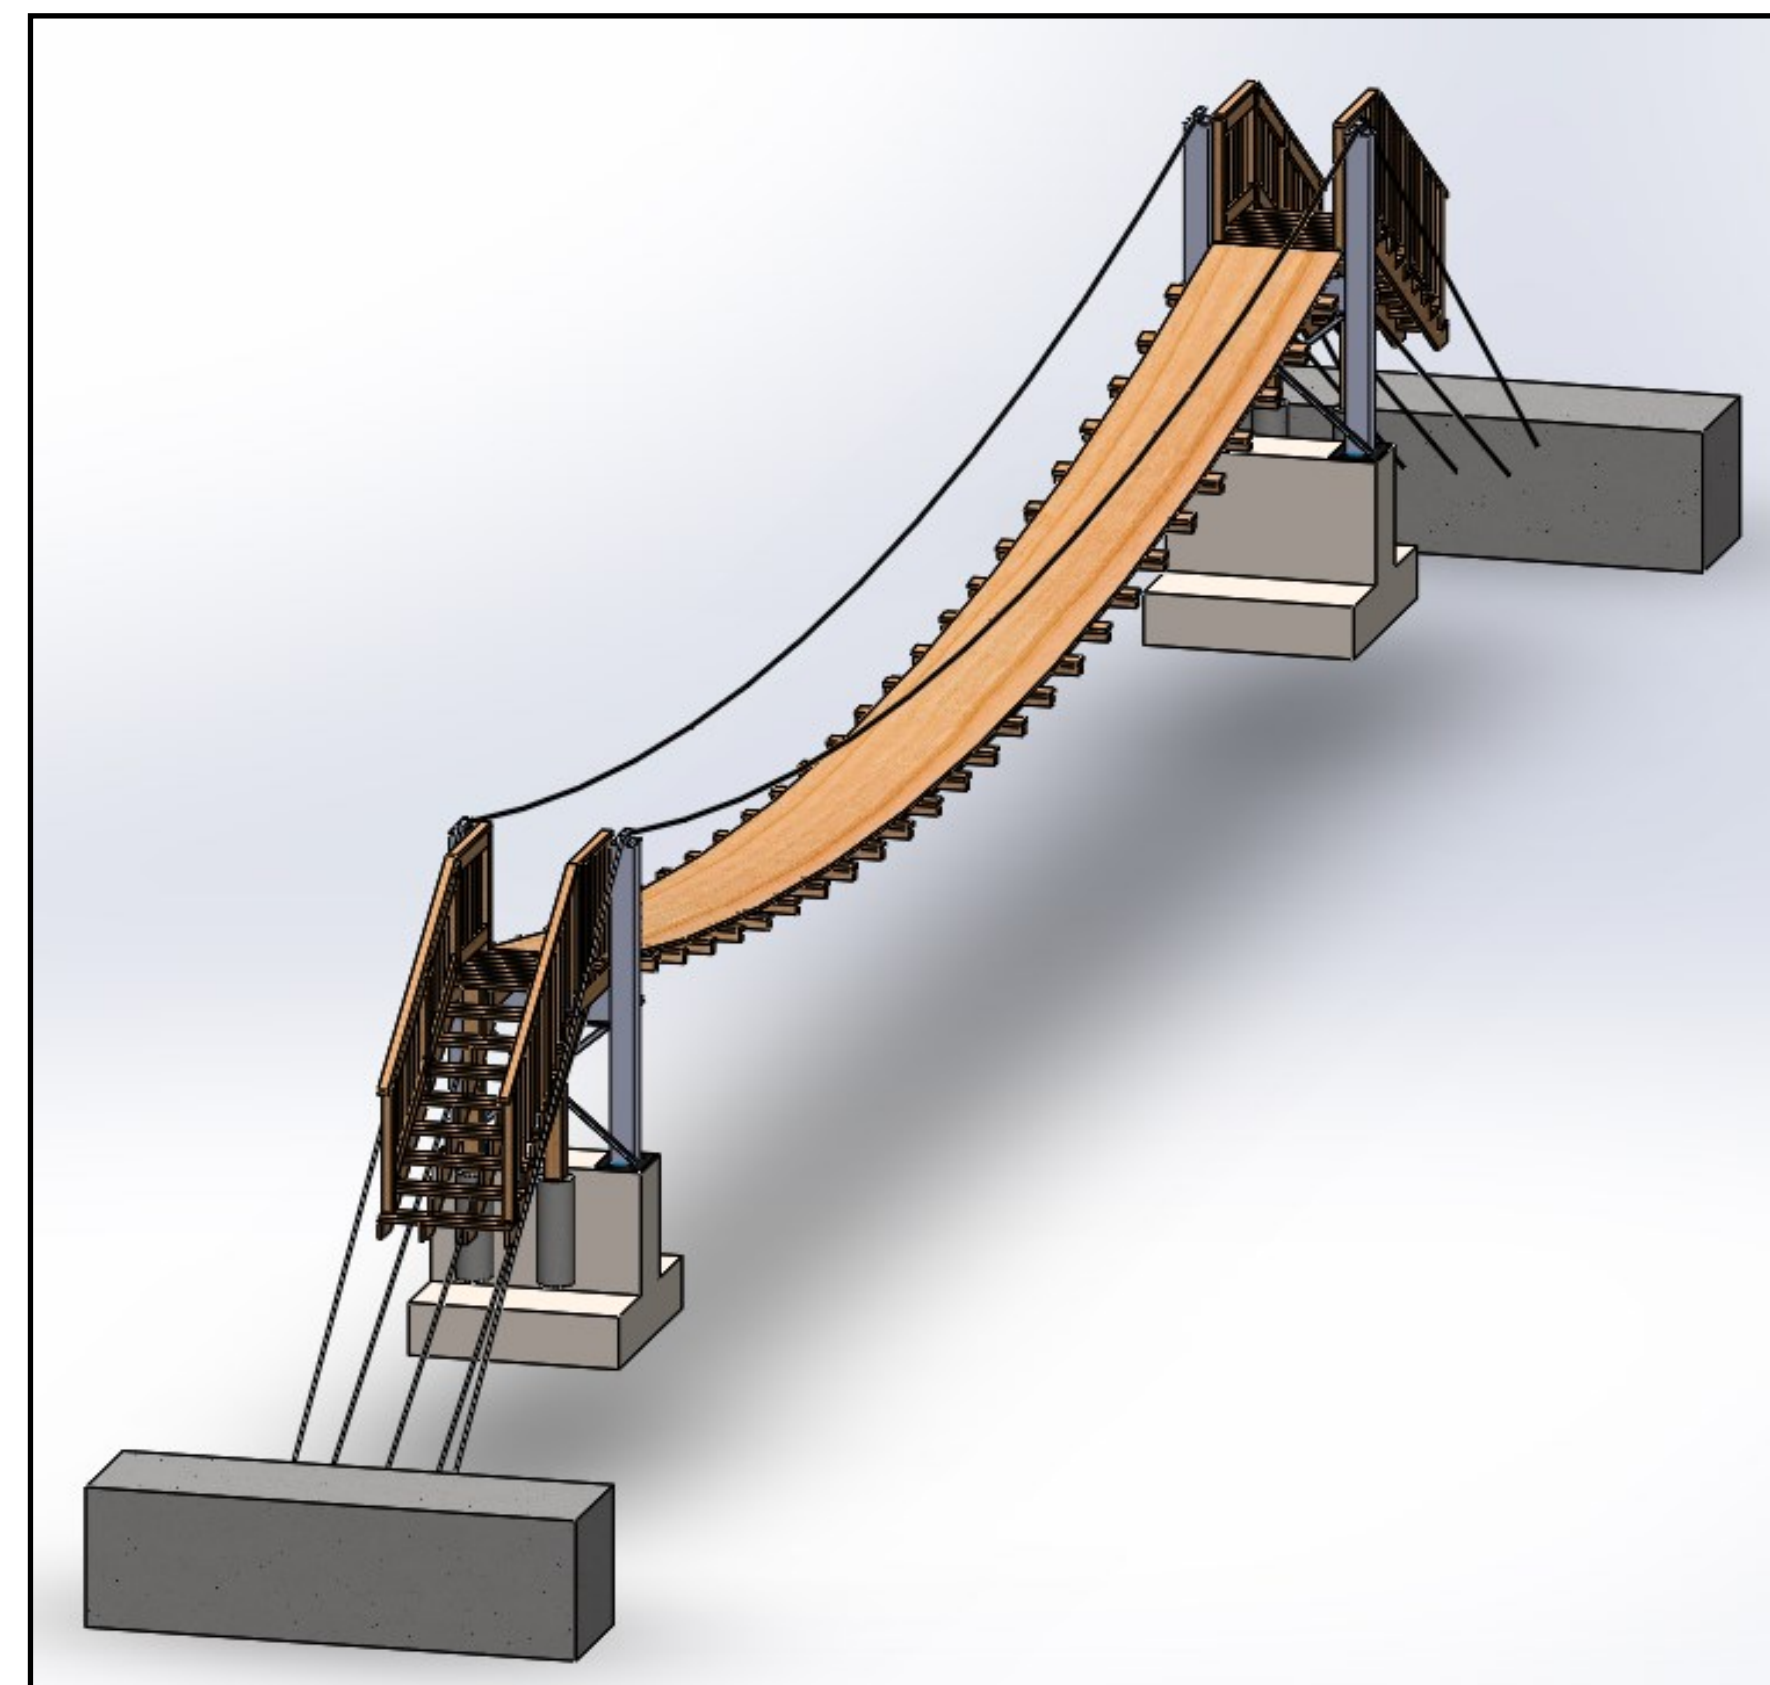

The bridge will:

- Connect two hiking paths at the campground.
- Be visible as visitors enter the Woodcrest Retreat
- Serve as a distinctive feature of the campground.
- Attract new individuals to Woodcrest Retreat; a place where they can experience the love of Christ.
- Allow project members to gain valuable civil engineering experience, through the use of God-given talents.

## Current Design

- Cable Suspended Bridge: 78-foot span length.
- 5 tensioned, structural cables.
- Reinforced concrete anchors and tower foundations.
- Steel I-beam towers.
- Timber decking and approach stairs.

Isometric model of the proposed bridge design.