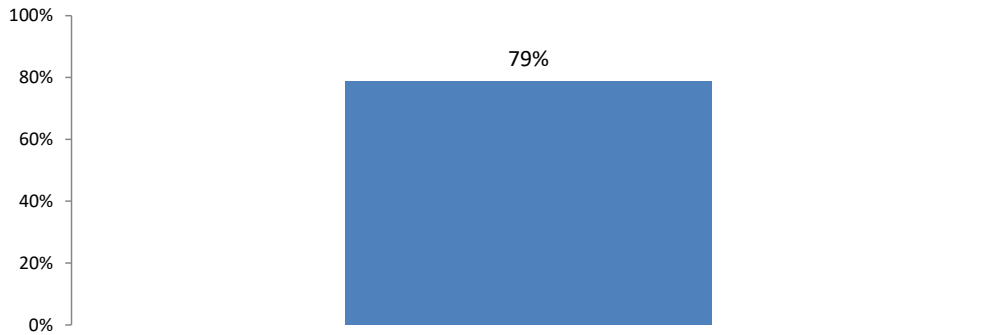

# 6-Year Graduation Rates

Degree-seeking, first-time, undergraduate students

## 6-Year Overall Graduation Rate: Fall 2017 Cohort