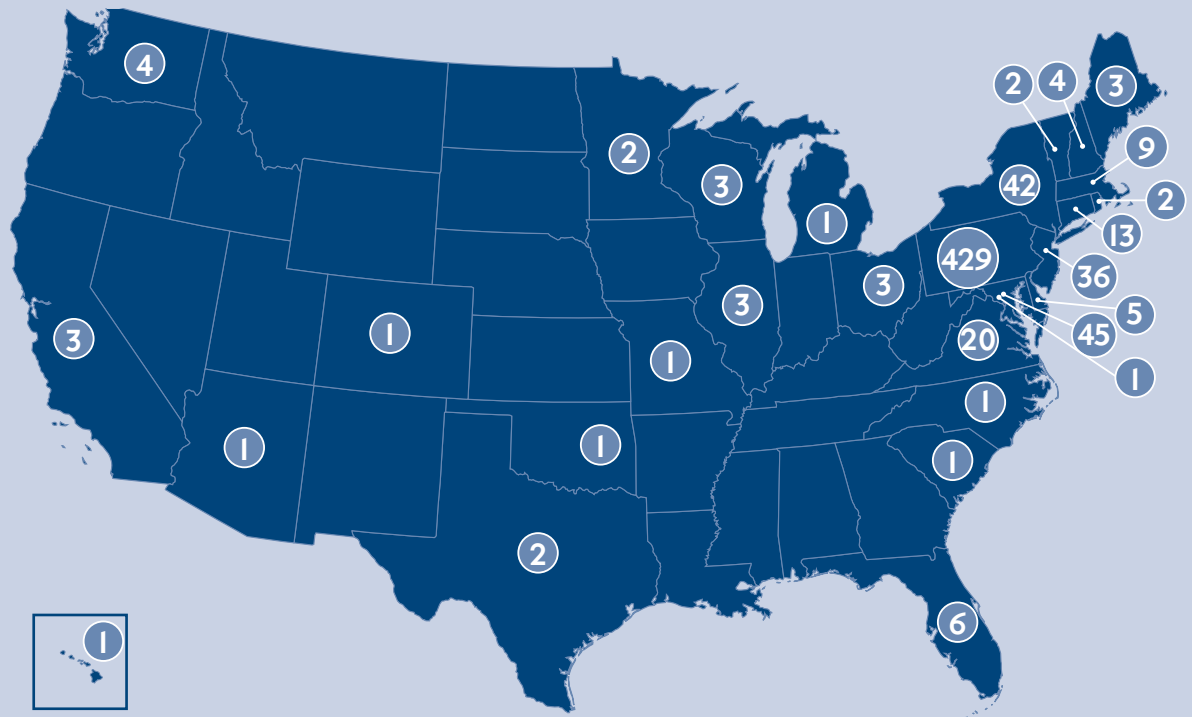

ETHNIC BACKGROUND

American Indian or Alaska native	0
Asian	16
Black or African-American	16
Hispanics of any race	50
Native Hawaiian or other Pacific Islander	0
White	542
Nonresident alien/International	18
Two or more races	18
Race and ethnicity unknown	5
Students of under-represented racial/ethnic cultural groups	15.04%
Total	665

SECONDARY SCHOOL PREPARATION

Public	469 (71%)
Private	127 (19%)
Home Schooled/Charter/Cyber	69 (10%)

DENOMINATIONAL AFFILIATION

Anabaptist/Peace Church	35
Baptist	56
Brethren in Christ	32
Catholic	38
Liturgical Protestant	24
Non-Denominational	129
Pentecostal/Charismatic	48
Reformed Protestant	42
Restorationist	4
Wesleyan/Methodist	68
Other Evangelical	74
Other Christian	53
Other	29
Orthodox	1
Not Indicated (Unknown)	32

DISTRIBUTION OF MESSIAH COLLEGE CLASS OF 2021

International, missionary and third-culture students represent 19 countries

Burundi	Mexico
China	Nigeria
Ethiopia	Peru
Guatemala	Republic of Korea
Honduras	Senegal
India	Spain
Indonesia	Taiwan
Kenya	Tanzania
Malaysia	Thailand
Mali	