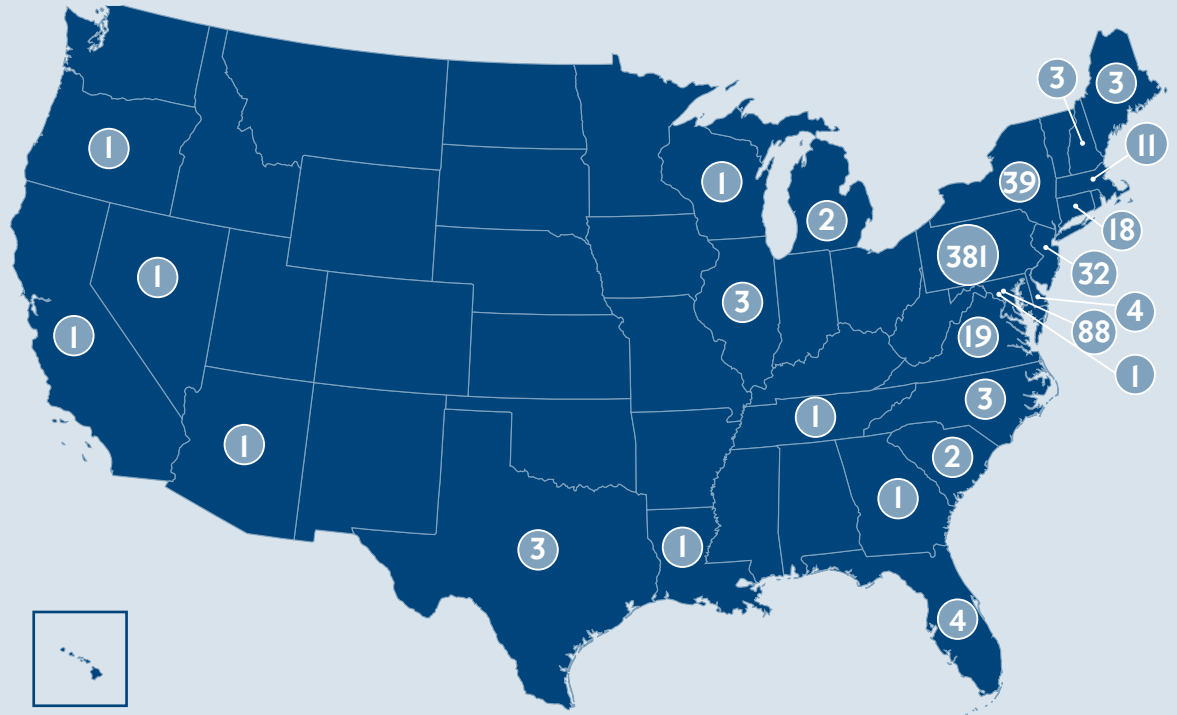

**ETHNIC BACKGROUND**

American Indian or Alaska native	1
Asian	15
Black or African-American	20
Hispanics of any race	41
Native Hawaiian or other Pacific Islander	0
White	525
Nonresident alien/International	22
Two or more races	22
Race and ethnicity unknown	1
Students of under-represented racial/ethnic cultural groups	15.30%
Total	647

**SECONDARY SCHOOL PREPARATION**

Public	458 (71%)
Private	126 (19%)
Home Schooled/Charter/Cyber	69 (10%)

**DENOMINATIONAL AFFILIATION**

Anabaptist/Peace Church	33
Baptist	63
Brethren in Christ	16
Catholic	29
Liturgical Protestant	34
Non-Denominational	127
Pentecostal/Charismatic	42
Reformed Protestant	30
Restorationist	2
Wesleyan/Methodist	61
Other Evangelical	75
Other Christian	68
Other	16
Orthodox	2
Not Indicated (Unknown)	49

**DISTRIBUTION OF MESSIAH COLLEGE CLASS OF 2022**

International, missionary and third-culture students represent 15 countries

- |            |              |
|------------|--------------|
| Bahamas    | Malaysia     |
| Bangladesh | Mozambique   |
| China      | Nigeria      |
| Egypt      | South Africa |
| Ethiopia   | South Korea  |
| France     | Thailand     |
| Hong Kong  | Turkey       |
| Indonesia  |              |