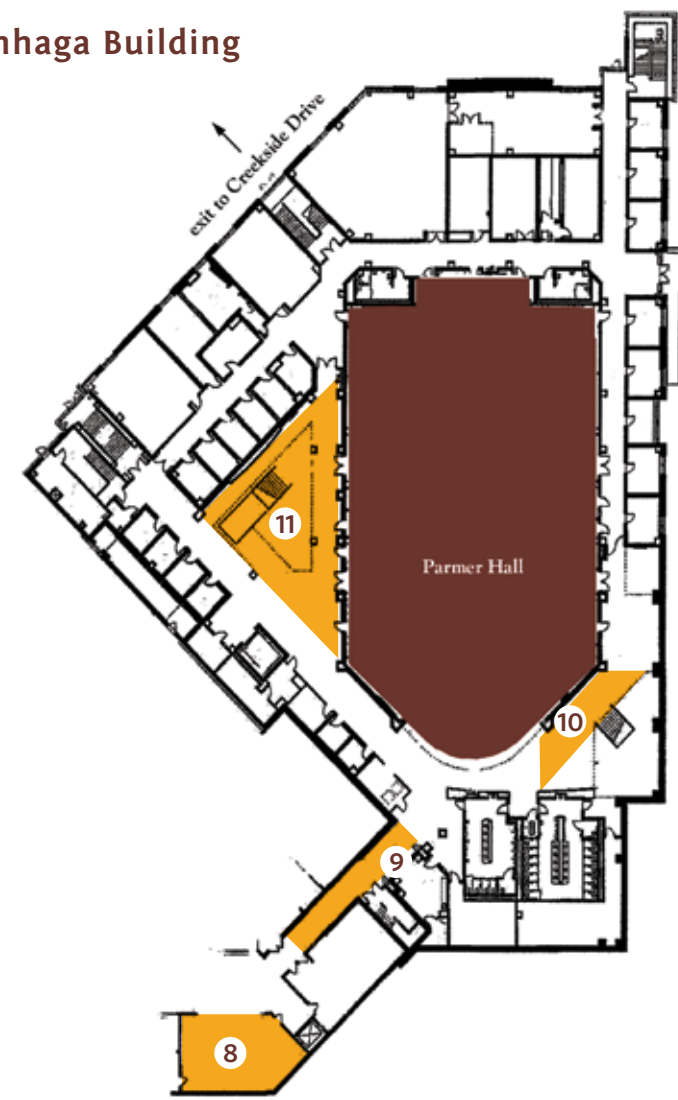

High Center and Climenhaga Building (Upper Level)

- 1 Climenhaga Gallery
- 2 Small Gallery
- 3 High Center Upper Gallery
- 4 Stairway to the Loft Gallery
- 5 "Psalm" by Theodore Prescott
sculpture installation
- 6 "Nine Patch (for Sara
Clymer)" by Brent Good '01
- 7 Steinbrecher Atrium Gallery

High Center and Climenhaga Building (Lower Level)

- 8 Aughinbaugh Art Gallery
- 9 High Center Lower Gallery
- 10 High Center Gallery
Sawatsky Lobby
- 11 Recent acquisitions

 Art exhibition areas

 **AUGHINBAUGH**
Art Gallery