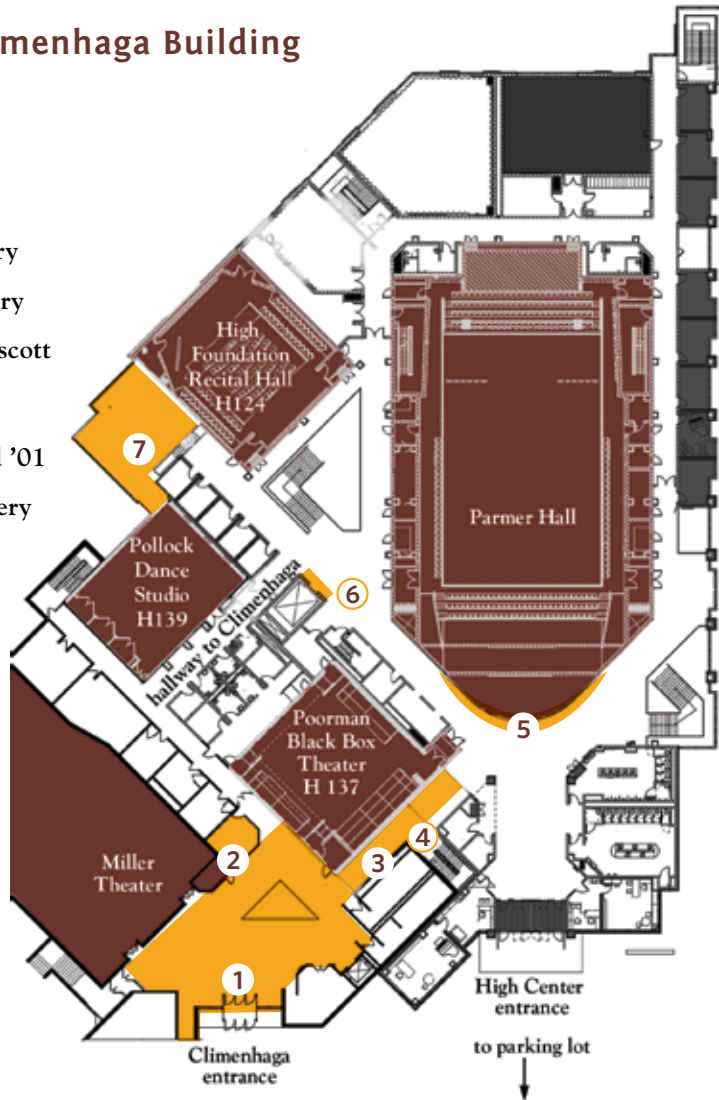

High Center and Climenhaga Building (Upper Level)

- 1 Climenhaga Gallery
- 2 Small Gallery
- 3 High Center Upper Gallery
- 4 Stairway to the Loft Gallery
- 5 "Psalm" by Theodore Prescott
sculpture installation
- 6 "Nine Patch (for Sara
Clymer)" by Brent Good '01
- 7 Steinbrecher Atrium Gallery

High Center and Climenhaga Building (Lower Level)

- 8 Aughinbaugh Art Gallery
- 9 High Center Lower Gallery
- 10 High Center Gallery
Sawatsky Lobby
- 11 Recent acquisitions

 Art exhibition areas

 **AUGHINBAUGH**
Art Gallery